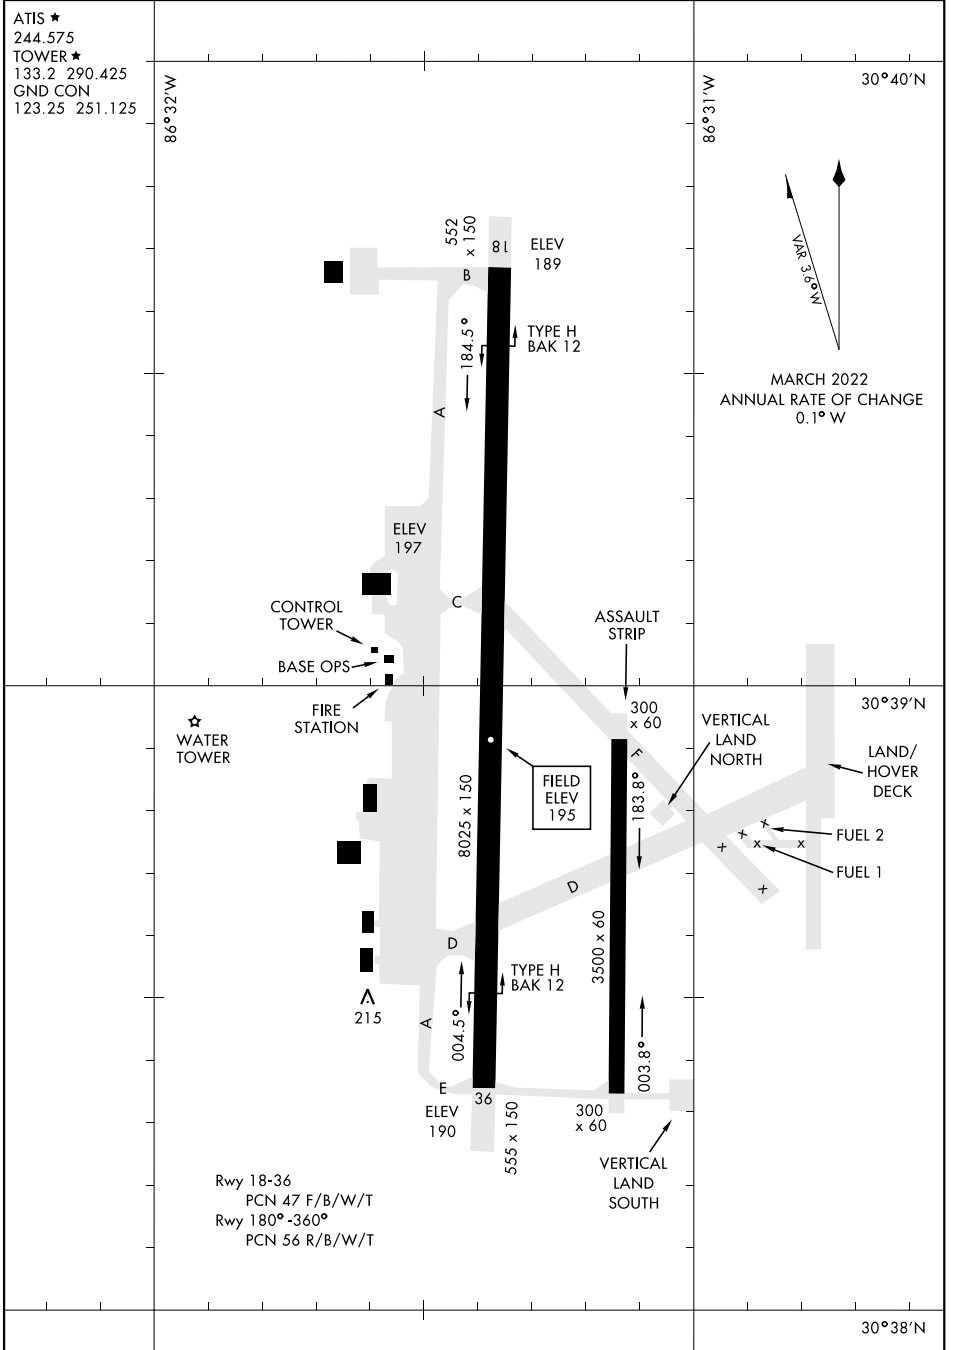

AIRPORT DIAGRAM

[USAF]

DUKE FLD (EGLIN AF AUX NR 3) (KEGI)

VALPARAISO, FLORIDA

ATIS ★
 244.575
 TOWER ★
 133.2 290.425
 GND CON
 123.25 251.125

86°32'W

86°31'W

30°40'N

MARCH 2022
 ANNUAL RATE OF CHANGE
 0.1° W

SE-3, 20 MAR 2025 to 17 APR 2025

SE-3, 20 MAR 2025 to 17 APR 2025

30°39'N

30°38'N

AIRPORT DIAGRAM

VALPARAISO, FLORIDA

DUKE FLD (EGLIN AF AUX NR 3) (KEGI)