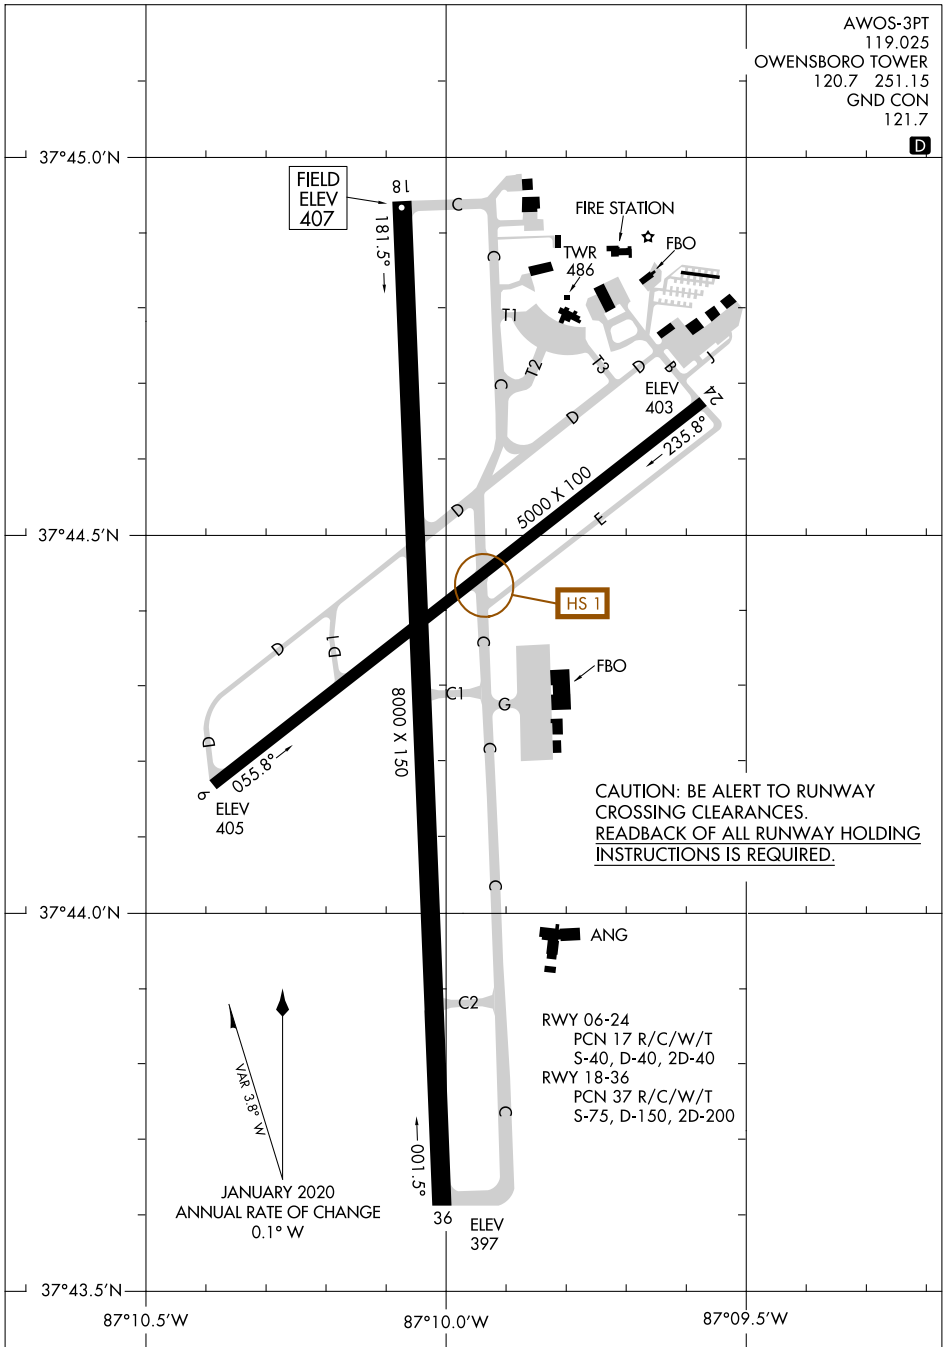

AIRPORT DIAGRAM

OWENSBORO/DAVISS COUNTY RGNL (OWB)
AL-707 (FAA) OWENSBORO, KENTUCKY

AWOS-3PT
119.025
OWENSBORO TOWER
120.7 251.15
GND CON
121.7

D

SE-1, 20 MAR 2025 to 17 APR 2025

SE-1, 20 MAR 2025 to 17 APR 2025

AIRPORT DIAGRAM

OWENSBORO, KENTUCKY
OWENSBORO/DAVISS COUNTY RGNL (OWB)