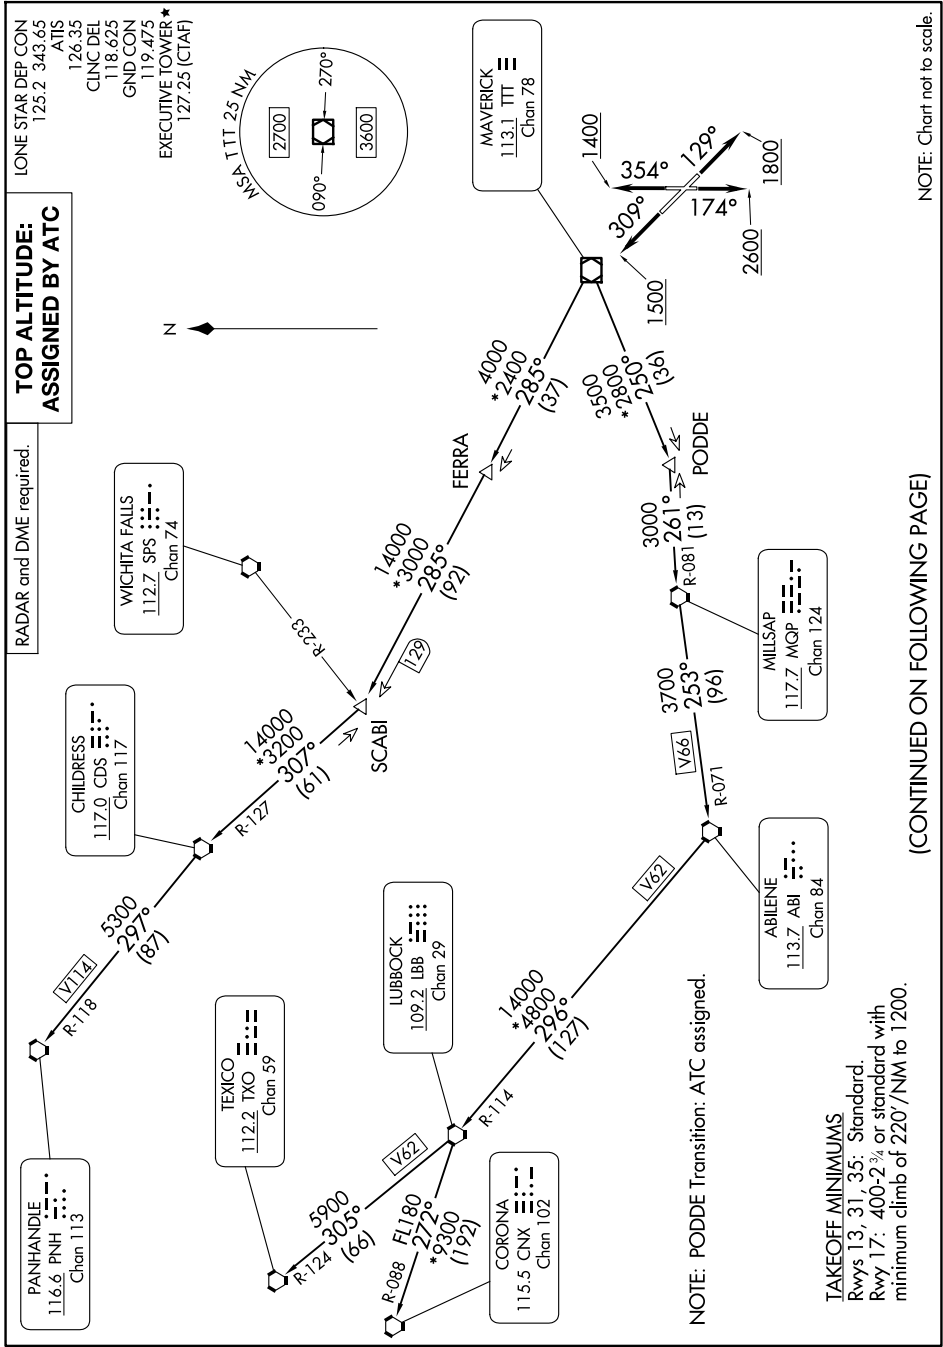

WORTH ONE DEPARTURE

SC-2, 20 MAR 2025 to 17 APR 2025

(CONTINUED ON FOLLOWING PAGE)

SC-2, 20 MAR 2025 to 17 APR 2025

WORTH ONE DEPARTURE