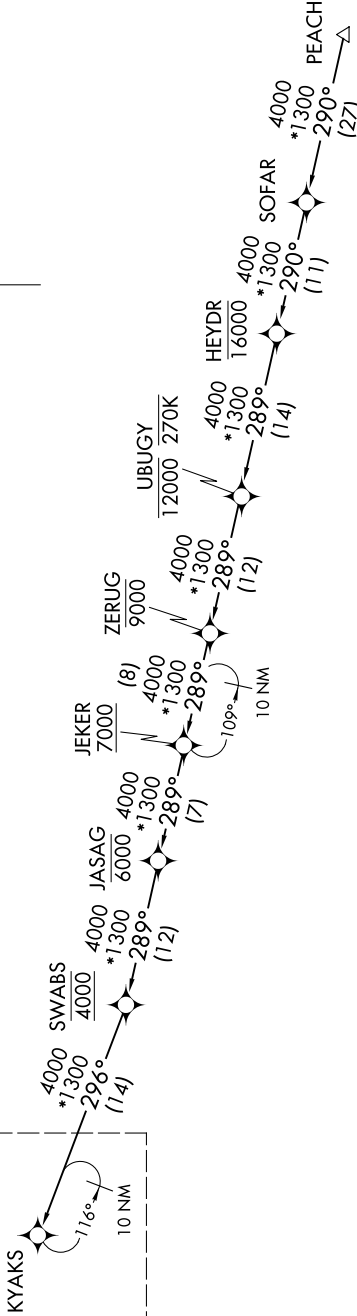

KYAKS THREE ARRIVAL (RNAV) Transition Routes

FORT LAUDERDALE, FLORIDA

SE-3, 20 MAR 2025 to 17 APR 2025

RNAV 1-GPS.  
RADAR required.

MIAMI APP CON  
128.6 306.975  
FLD-ATIS  
135.0  
FXE ATIS  
119.85  
HWO ATIS  
135.475  
OPF ATIS  
125.9  
PMP ATIS  
120.55

NOTE: Turboprop and prop aircraft only.  
Do not file JEKER Transition - to be assigned by ATC.

See following page for arrival routes.

NOTE: Chart not to scale.

(NARRATIVE ON FOLLOWING PAGE)  
(CONTINUED ON FOLLOWING PAGE)

JEKER TRANSITION (JEKER.KYAKS3)  
PEACH TRANSITION (PEACH.KYAKS3)  
SOFAR TRANSITION (SOFAR.KYAKS3)

SE-3, 20 MAR 2025 to 17 APR 2025