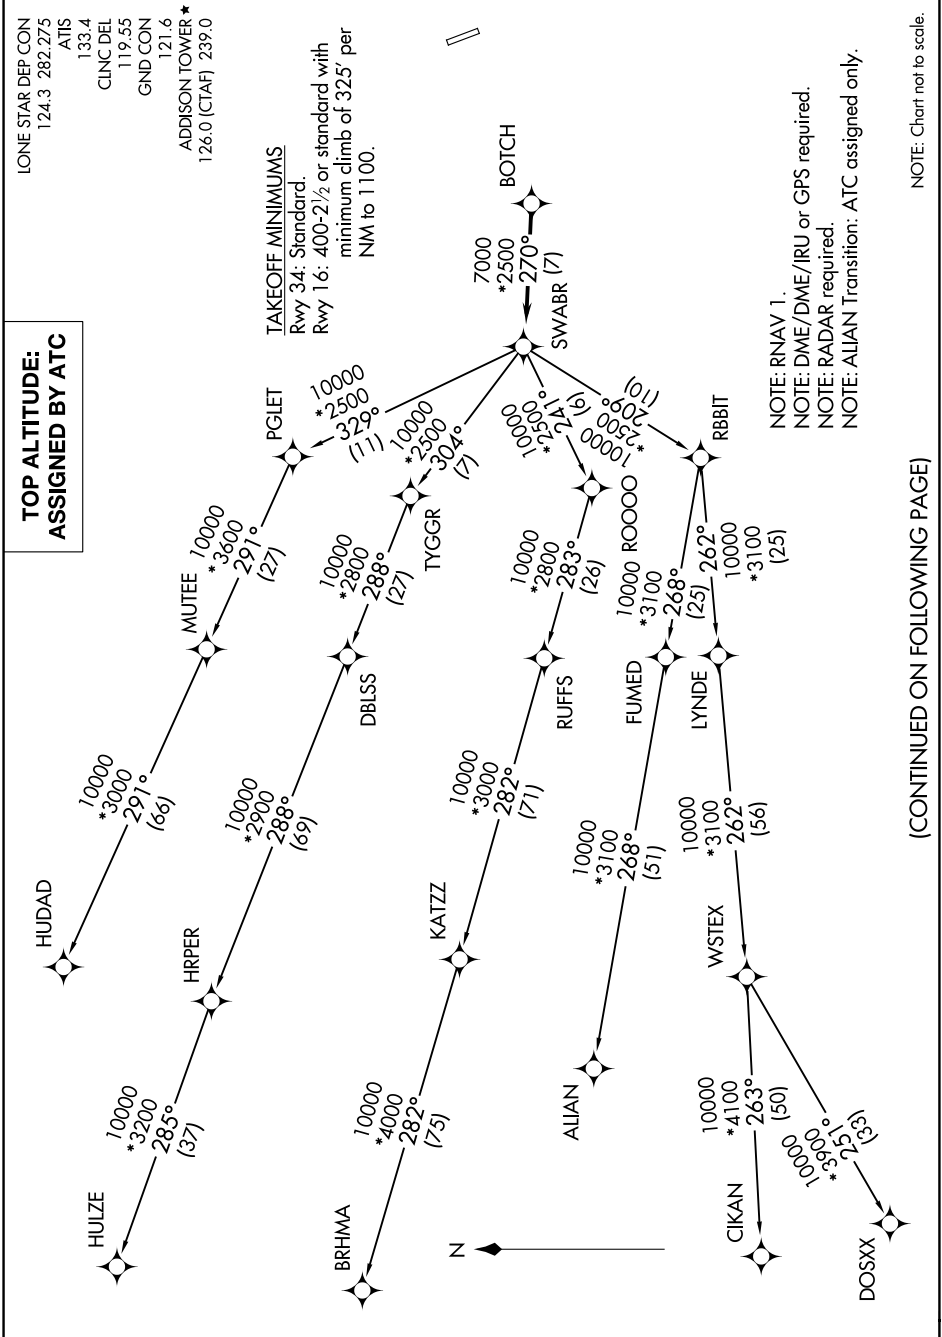

SWABR ONE DEPARTURE (RNAV)

SC-2, 20 MAR 2025 to 17 APR 2025

SWABR ONE DEPARTURE (RNAV)

(CONTINUED ON FOLLOWING PAGE)

SC-2, 20 MAR 2025 to 17 APR 2025