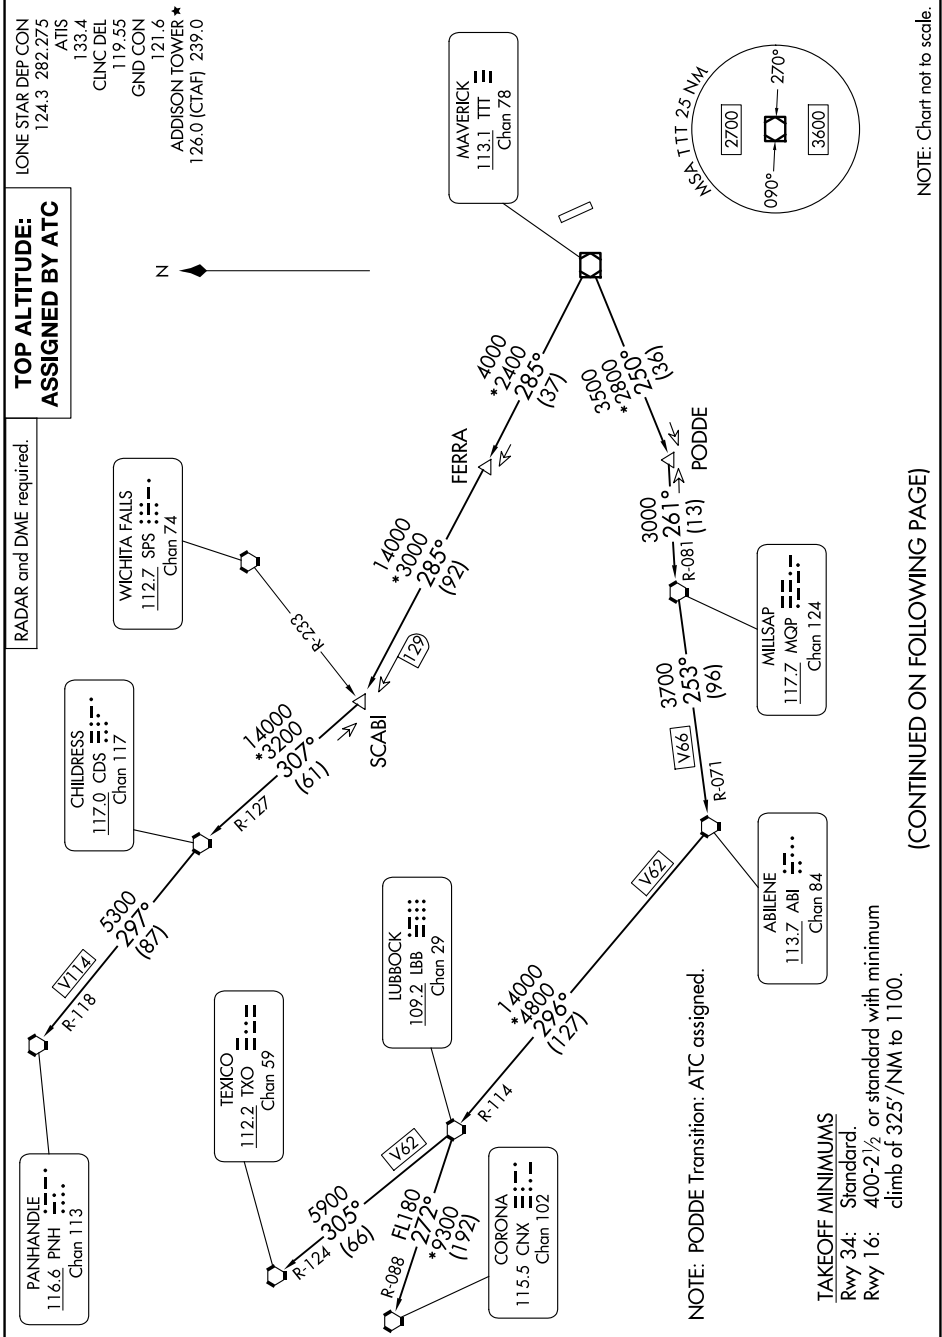

# WORTH ONE DEPARTURE

SC-2, 20 MAR 2025 to 17 APR 2025

(CONTINUED ON FOLLOWING PAGE)

SC-2, 20 MAR 2025 to 17 APR 2025

# WORTH ONE DEPARTURE