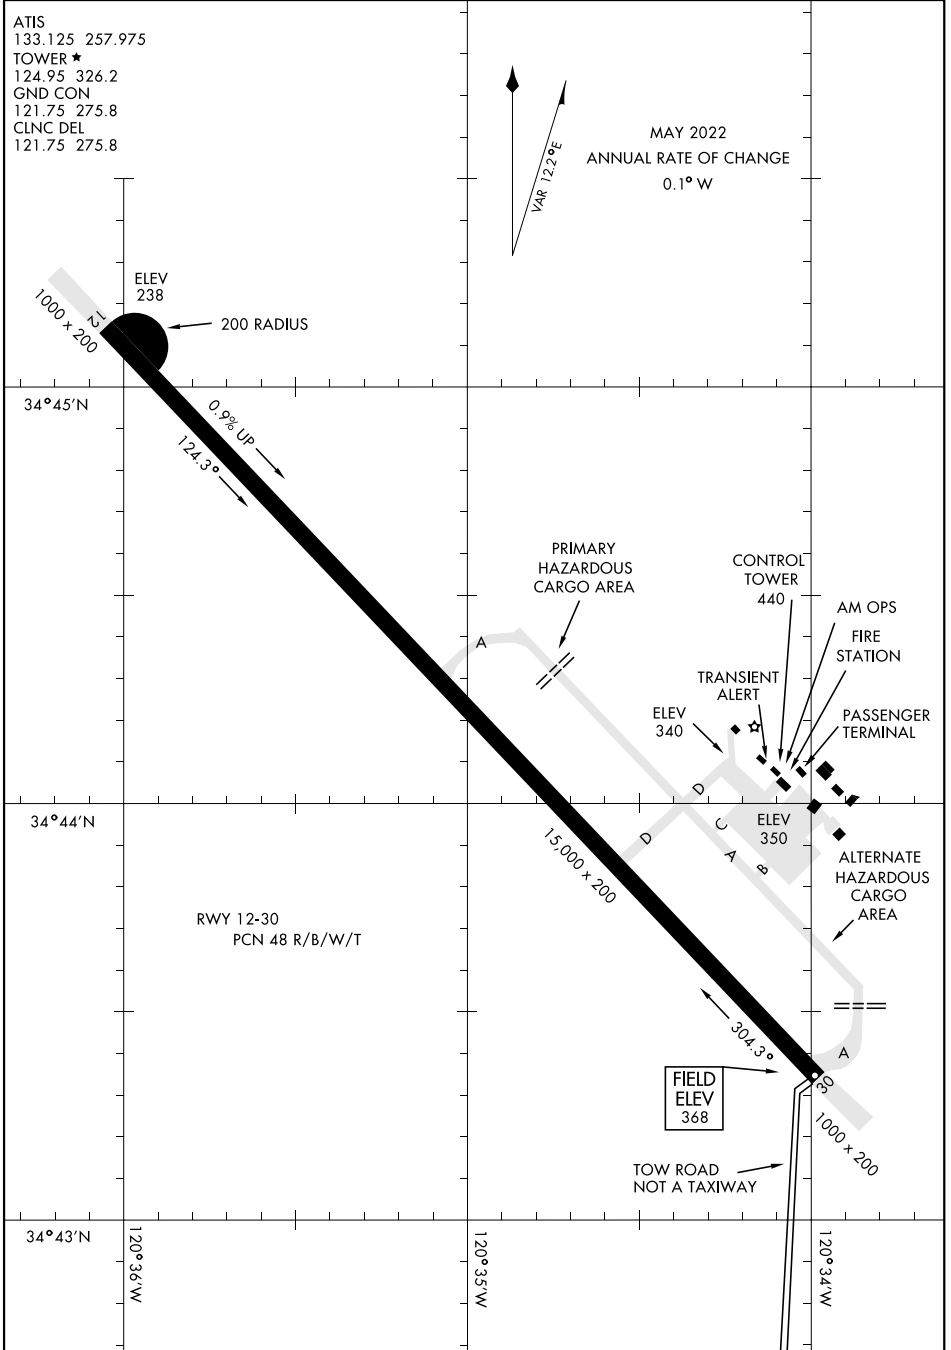

22139

AIRPORT DIAGRAM

AL-770 [USSF]

VANDENBERG SFB (KVBG)

LOMPOC, CALIFORNIA

ATIS
 133.125 257.975
 TOWER ★
 124.95 326.2
 GND CON
 121.75 275.8
 CLNC DEL
 121.75 275.8

MAY 2022
 ANNUAL RATE OF CHANGE
 0.1° W

SW-3, 20 MAR 2025 to 17 APR 2025

SW-3, 20 MAR 2025 to 17 APR 2025

AIRPORT DIAGRAM

LOMPOC, CALIFORNIA

VANDENBERG SFB (KVBG)