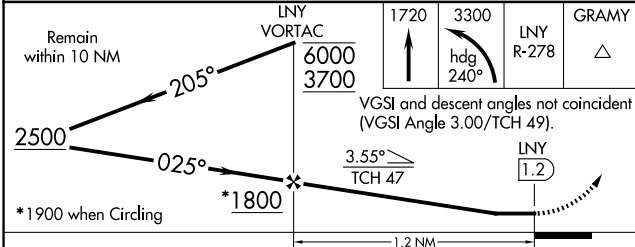

CATEGORY	A	B	C	D
S-3	1660-1	353 (400-1)		1660-1¼ 353 (400-1¼)
CIRCLING	1840-1 532 (600-1)	1900-1 592 (600-1)	NA	

FAF to MAP 1.2 NM					
Knots	60	90	120	150	180
Min:Sec	1:12	0:48	0:36	0:29	0:24