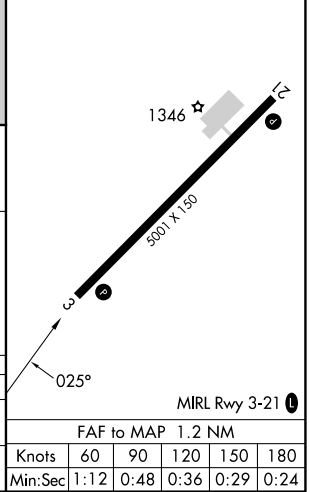

CATEGORY	A	B	C	D
S-3	1660-1	353 (400-1)		1660-1¼ 353 (400-1¼)
CIRCLING	1840-1 532 (600-1)	1900-1 592 (600-1)	NA	

FAF to MAP 1.2 NM					
Knots	60	90	120	150	180
Min:Sec	1:12	0:48	0:36	0:29	0:24