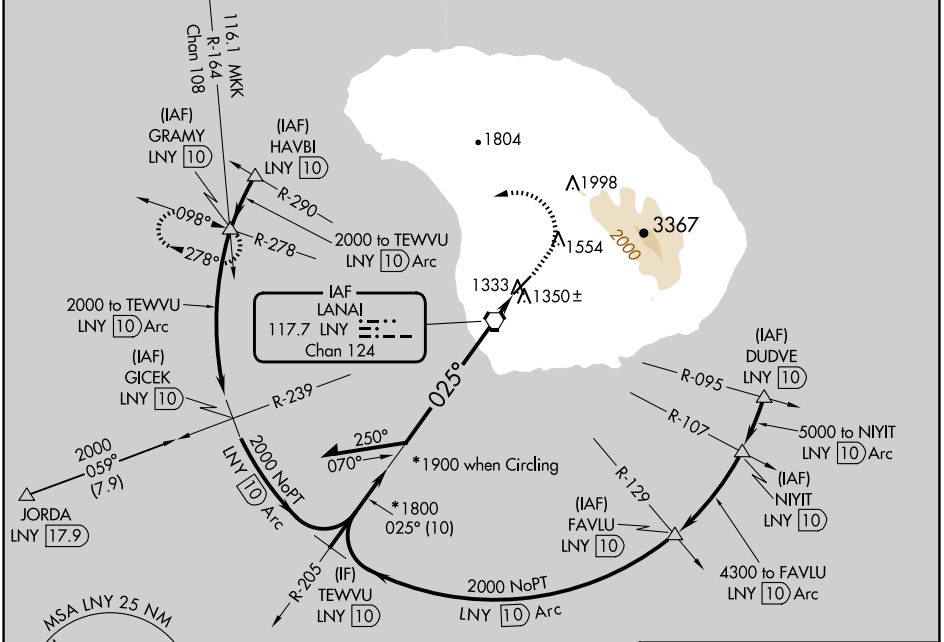

VORTAC LNY 117.7 Chan 124	APP CRS 025°	Rwy Idg TDZE Apt Elev	5000 1307 1308
---	------------------------	-----------------------------	---

VOR or TACAN RWY 3

LANAI (LNY)(PHNY)

▼ Circling Rwy 21 NA at night.

MISSED APPROACH: Climb to 1720 then climbing left turn to 3300 via heading 240° and LNY VORTAC R-278 to GRAMY INT/LNY 10 DME and hold.

AWOS-3P 118.375	HCF CENTER 119.3 307.1	CTAF 122.9
---------------------------	----------------------------------	----------------------

PAC, 20 FEB 2025 to 17 APR 2025

PAC, 20 FEB 2025 to 17 APR 2025

ELEV 1308	D TDZE 1307
-----------	--------------------

CATEGORY	A	B	C	D
S-3	1660-1	353 (400-1)		1660-1¼ 353 (400-1¼)
CIRCLING	1840-1 532 (600-1)	1900-1 592 (600-1)	NA	

FAF to MAP 1.2 NM					
Knots	60	90	120	150	180
Min:Sec	1:12	0:48	0:36	0:29	0:24