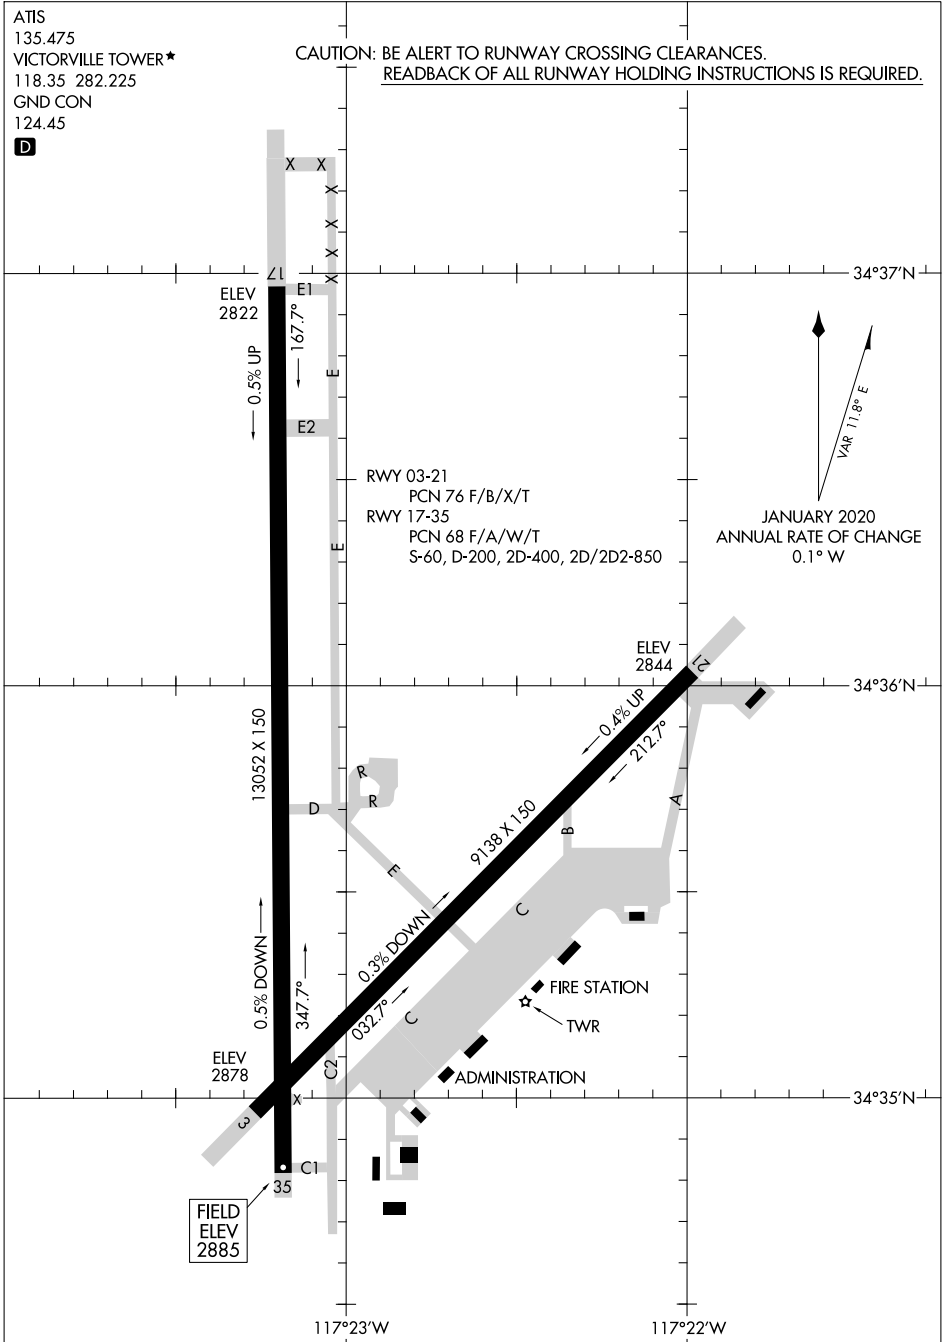

25051

AIRPORT DIAGRAM

SOUTHERN CALIFORNIA LOGISTICS (VCTV)
VICTORVILLE, CALIFORNIA

AL-794 (FAA)

ATIS
135.475
VICTORVILLE TOWER ★
118.35 282.225
GND CON
124.45
D

CAUTION: BE ALERT TO RUNWAY CROSSING CLEARANCES.
READBCK OF ALL RUNWAY HOLDING INSTRUCTIONS IS REQUIRED.

SW-3, 20 MAR 2025 to 17 APR 2025

SW-3, 20 MAR 2025 to 17 APR 2025

AIRPORT DIAGRAM

25051

SOUTHERN CALIFORNIA LOGISTICS (VCTV)
VICTORVILLE, CALIFORNIA