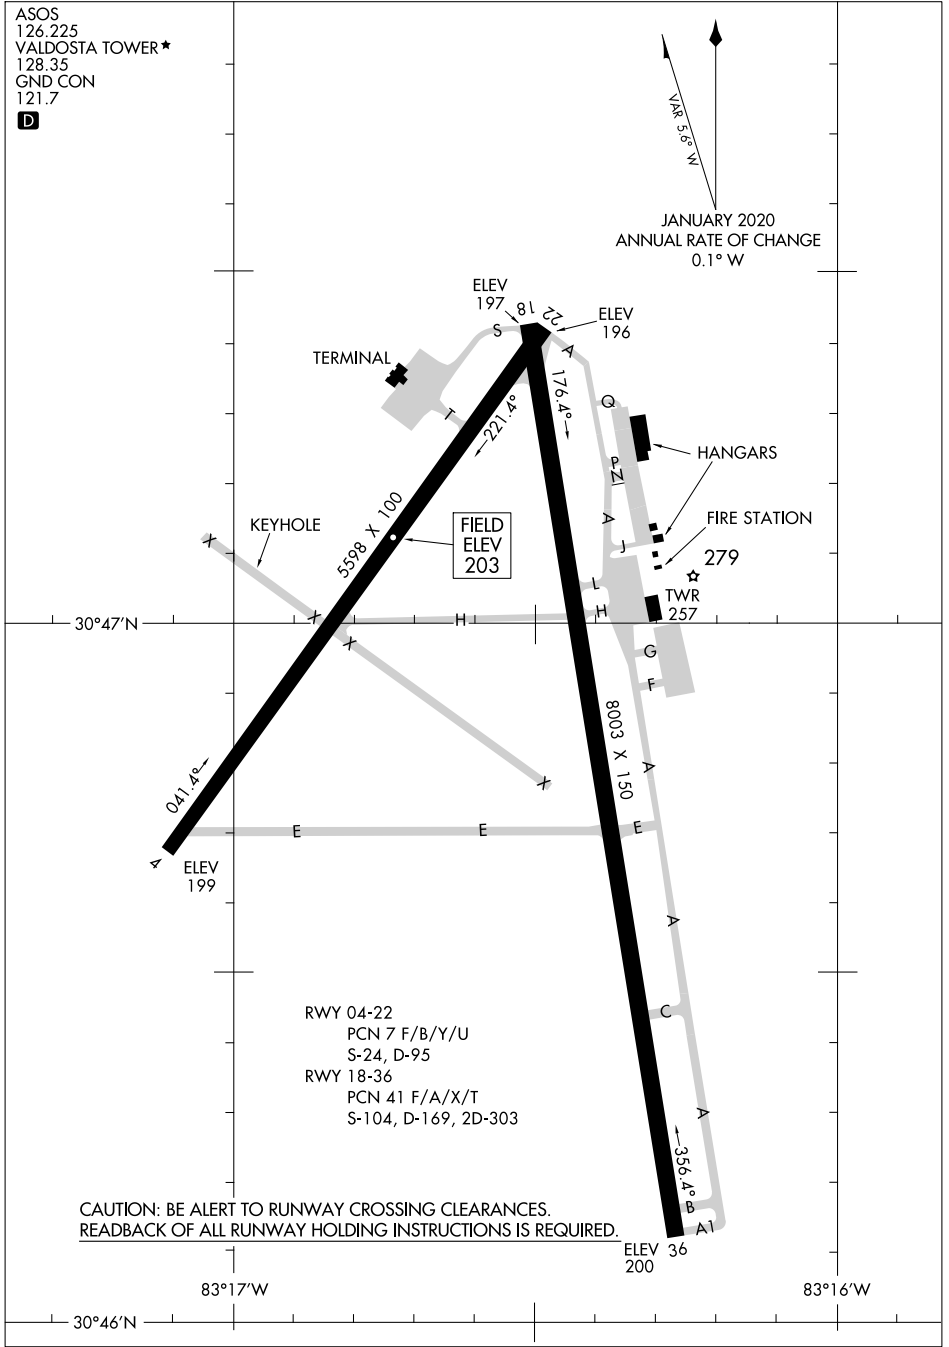

24249

AIRPORT DIAGRAM

AL-892 (FAA)

VALDOSTA RGNL (VLD)
VALDOSTA, GEORGIA

ASOS
126.225
VALDOSTA TOWER *
128.35
GND CON
121.7

D

VAR 3.0° N
JANUARY 2020
ANNUAL RATE OF CHANGE
0.1° W

SE-4, 20 MAR 2025 to 17 APR 2025

SE-4, 20 MAR 2025 to 17 APR 2025

CAUTION: BE ALERT TO RUNWAY CROSSING CLEARANCES.
READBACK OF ALL RUNWAY HOLDING INSTRUCTIONS IS REQUIRED.

RWY 04-22
PCN 7 F/B/Y/U
S-24, D-95

RWY 18-36
PCN 41 F/A/X/T
S-104, D-169, 2D-303

AIRPORT DIAGRAM

24249

VALDOSTA, GEORGIA
VALDOSTA RGNL (VLD)