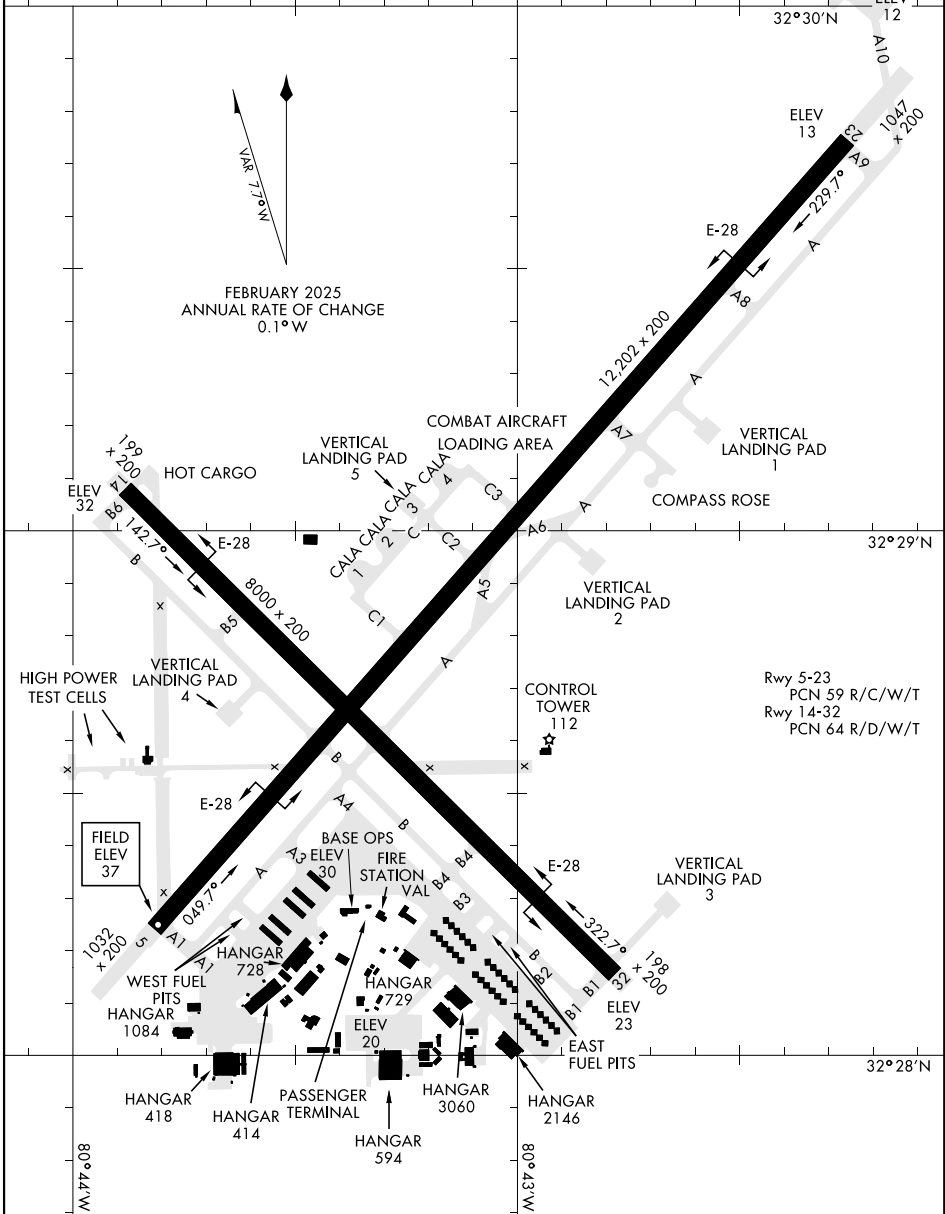

25051

AIRPORT DIAGRAM

[USN]

BEAUFORT MCAS (MERRITT FLD) (KNBC)

BEAUFORT, SOUTH CAROLINA

ATIS ★ 279.525
 TOWER ★
 119.05 342.875
 GND CON
 128.15 348.625
 CLNC DEL
 128.15 254.375

SIMULATED LHD

FEBRUARY 2025
 ANNUAL RATE OF CHANGE
 0.1°W

SE-2, 20 MAR 2025 to 17 APR 2025

SE-2, 20 MAR 2025 to 17 APR 2025

Rwy 5-23
 PCN 59 R/C/W/T
 Rwy 14-32
 PCN 64 R/D/W/T

AIRPORT DIAGRAM

BEAUFORT, SOUTH CAROLINA
BEAUFORT MCAS (MERRITT FLD) (KNBC)