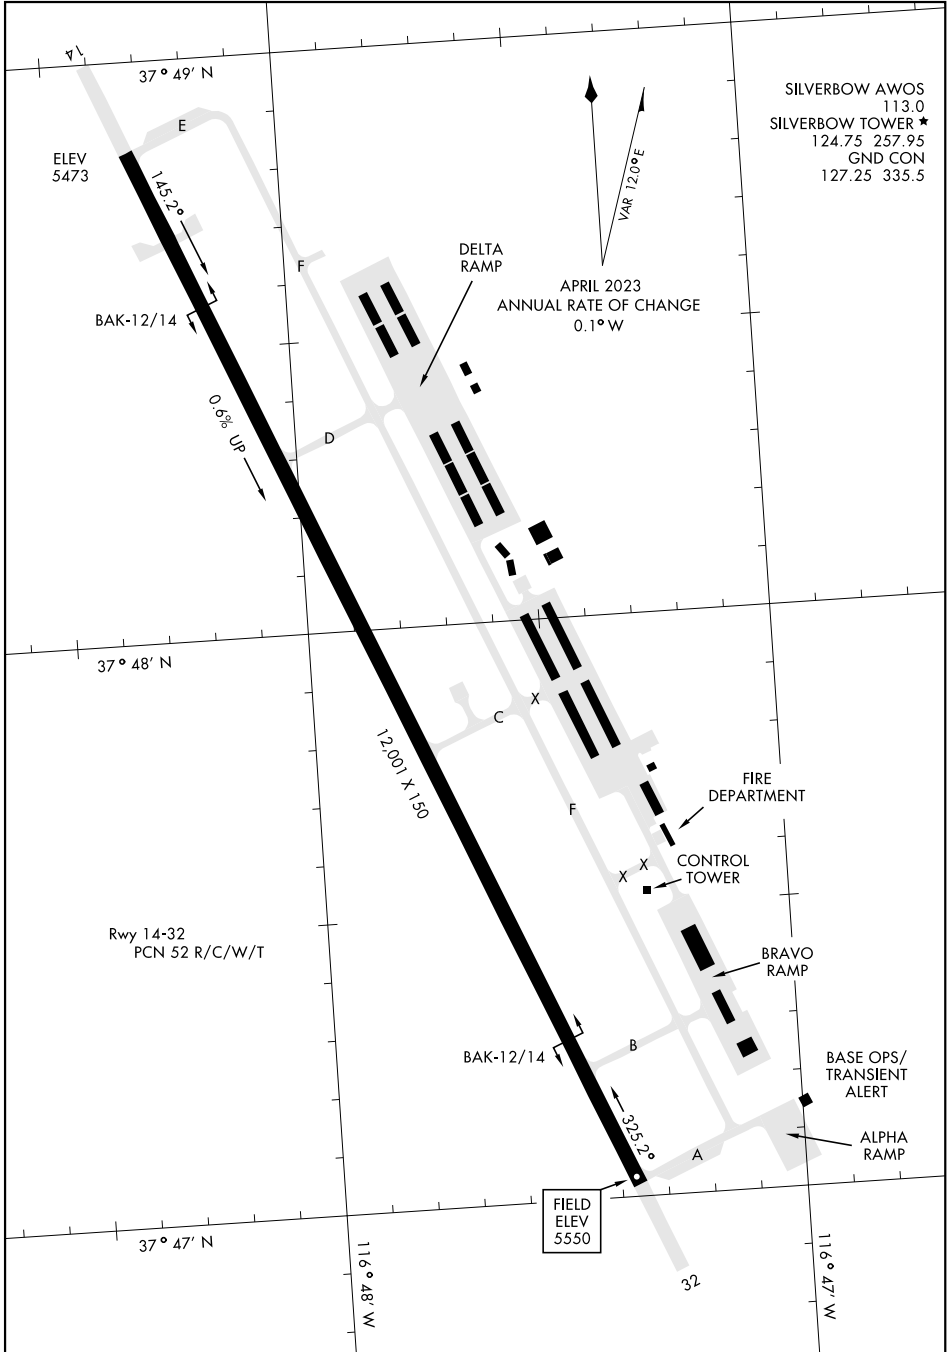

AIRPORT DIAGRAM

AL-3188 [USAF]

TONOPAH TEST RANGE (KTNX)

TONOPAH, NEVADA

SW-4, 20 MAR 2025 to 17 APR 2025

SW-4, 20 MAR 2025 to 17 APR 2025

AIRPORT DIAGRAM

TONOPAH, NEVADA
TONOPAH TEST RANGE (KTNX)