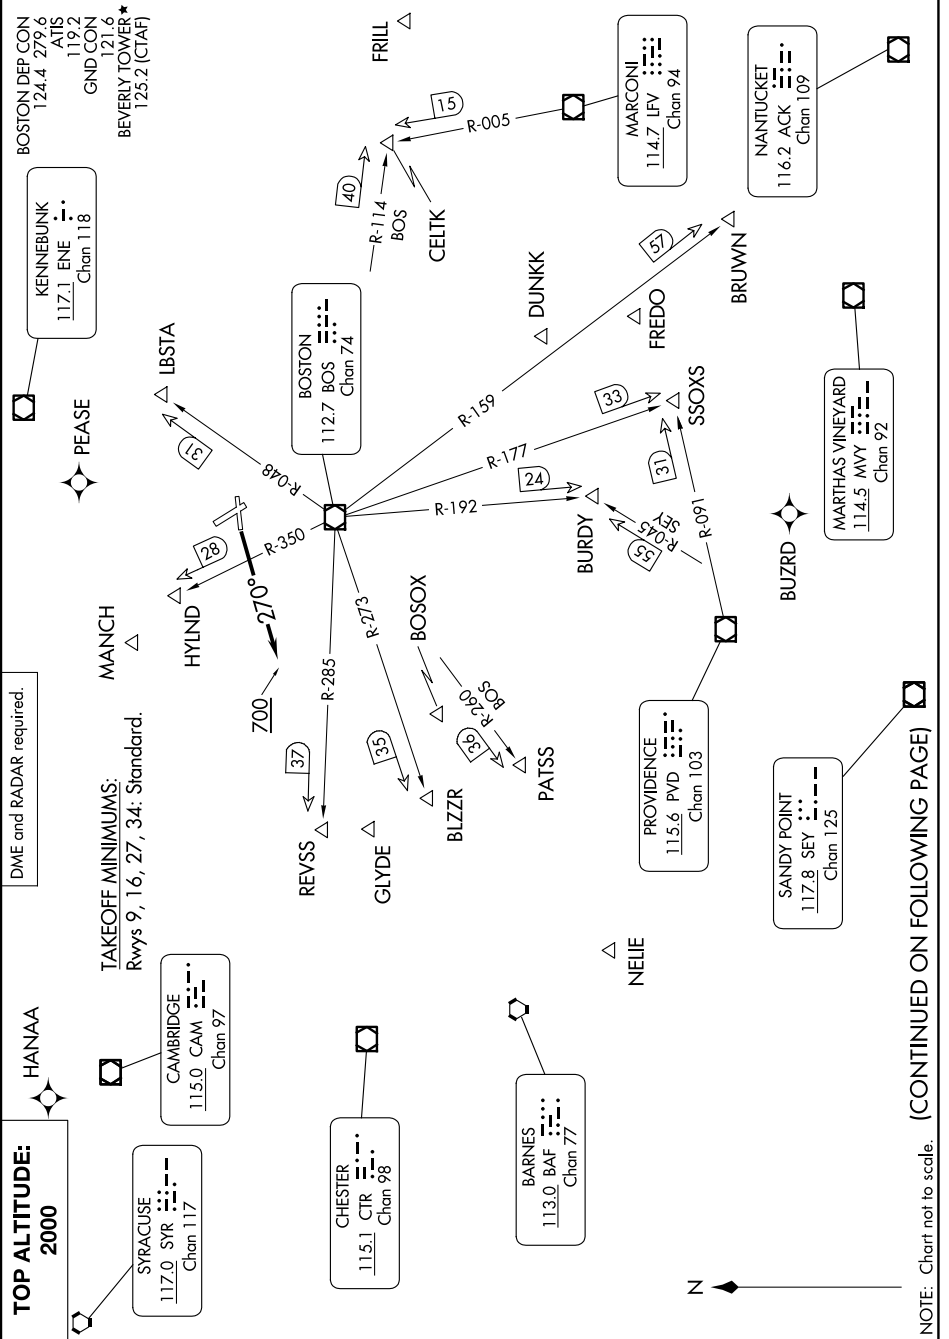

(BVY3.BVY) 24193

BEVERLY THREE DEPARTURE

AL-5039 (FAA)

BEVERLY RGNL (BVY)
BEVERLY, MASSACHUSETTS

NE-1, 20 MAR 2025 to 17 APR 2025

BEVERLY THREE DEPARTURE

(BVY3.BVY) 29DEC22

BEVERLY, MASSACHUSETTS
BEVERLY RGNL (BVY)

(CONTINUED ON FOLLOWING PAGE)

NE-1, 20 MAR 2025 to 17 APR 2025

NOTE: Chart not to scale.