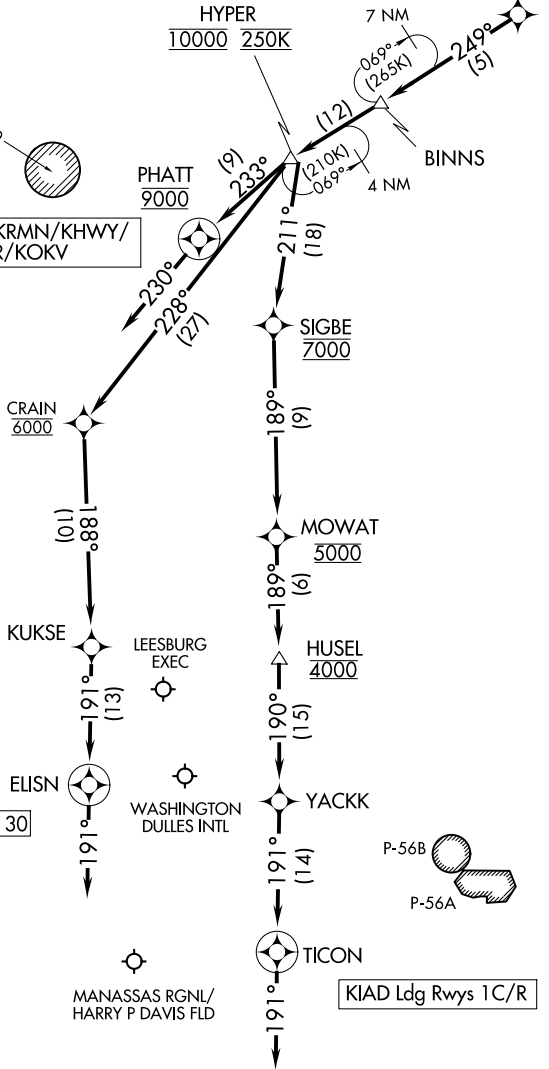

HYPER NINE ARRIVAL (RNAV) Arrival Routes

WASHINGTON, DC

POTOMAC APP CON
 133.0 288.35
 IAD D-ATIS
 134.85
 HEF ATIS
 125.175
 KNYG ATIS
 263.15

RNAV 1 - DME/DME/IRU or GPS

RADAR required

Ldg KNYG/KCJR/KEZF/KRMN/KHWY/
 KHFE/KMRB/KJYO/KFRR/KOKV
 KIAD Ldg Rwys 19L/C/R

NOTE: Jet and turboprop aircraft only.
 NOTE: For aircraft capable of 180K or greater.

KIAD Ldg Rwys 1L, 30

KIAD Ldg Rwys 1C/R

(CONTINUED ON FOLLOWING PAGE)

NOTE: Chart not to scale.

NE-3, 20 MAR 2025 to 17 APR 2025

NE-3, 20 MAR 2025 to 17 APR 2025