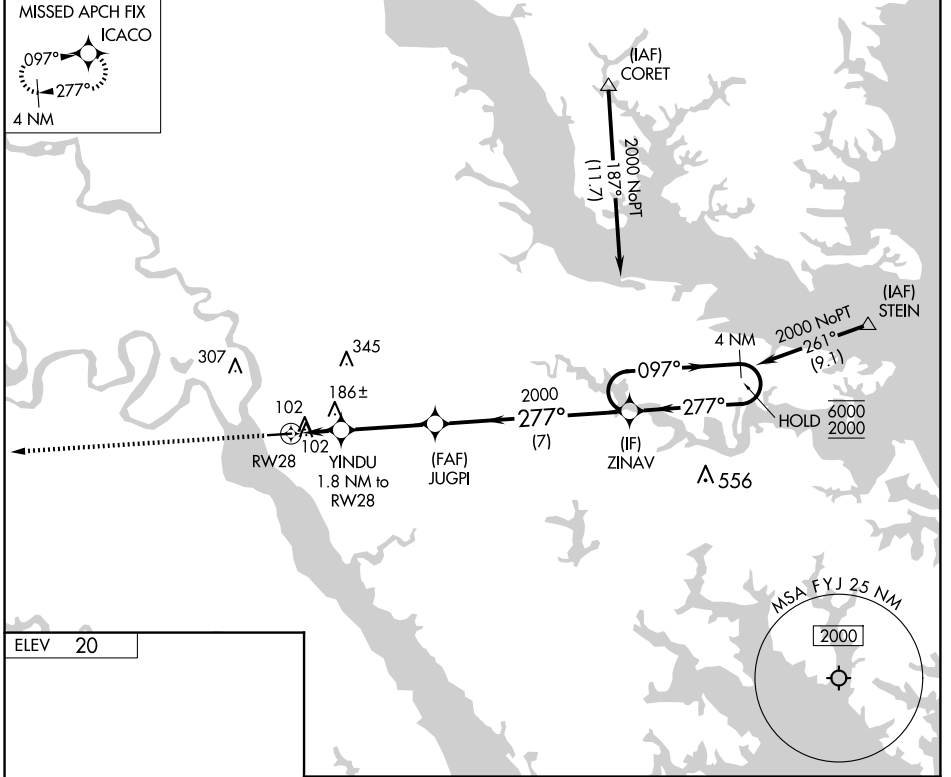

APP CRS 277°	Rwy Idg TDZE Apt Elev	N/A N/A 20
------------------------	-----------------------------	-------------------------

RNAV (GPS)-B

MIDDLE PENINSULA RGNL (F'YJ)

RNP APCH.		MISSED APPROACH: Climb to 2000 direct ICACO and hold.
AWOS-3 132.825	POTOMAC APP CON 126.4 282.375	UNICOM 123.0 (CTAF) 0

NE-3, 20 MAR 2025 to 17 APR 2025

NE-3, 20 MAR 2025 to 17 APR 2025

CATEGORY	A	B	C	D
CIRCLING	480-1 460 (500-1)	620-1 600 (600-1)	NA	