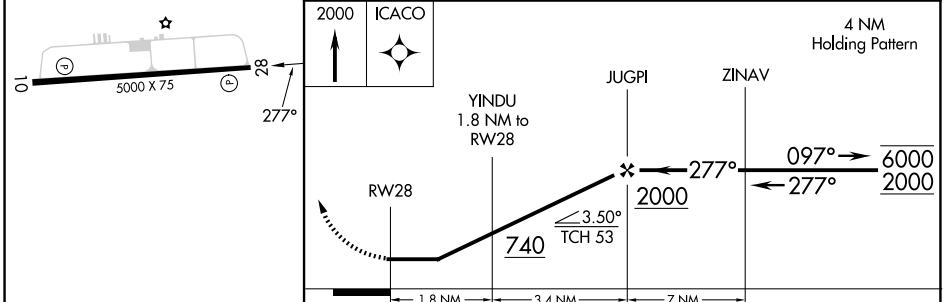

CATEGORY	A	B	C	D
CIRCLING	480-1 460 (500-1)	620-1 600 (600-1)	NA