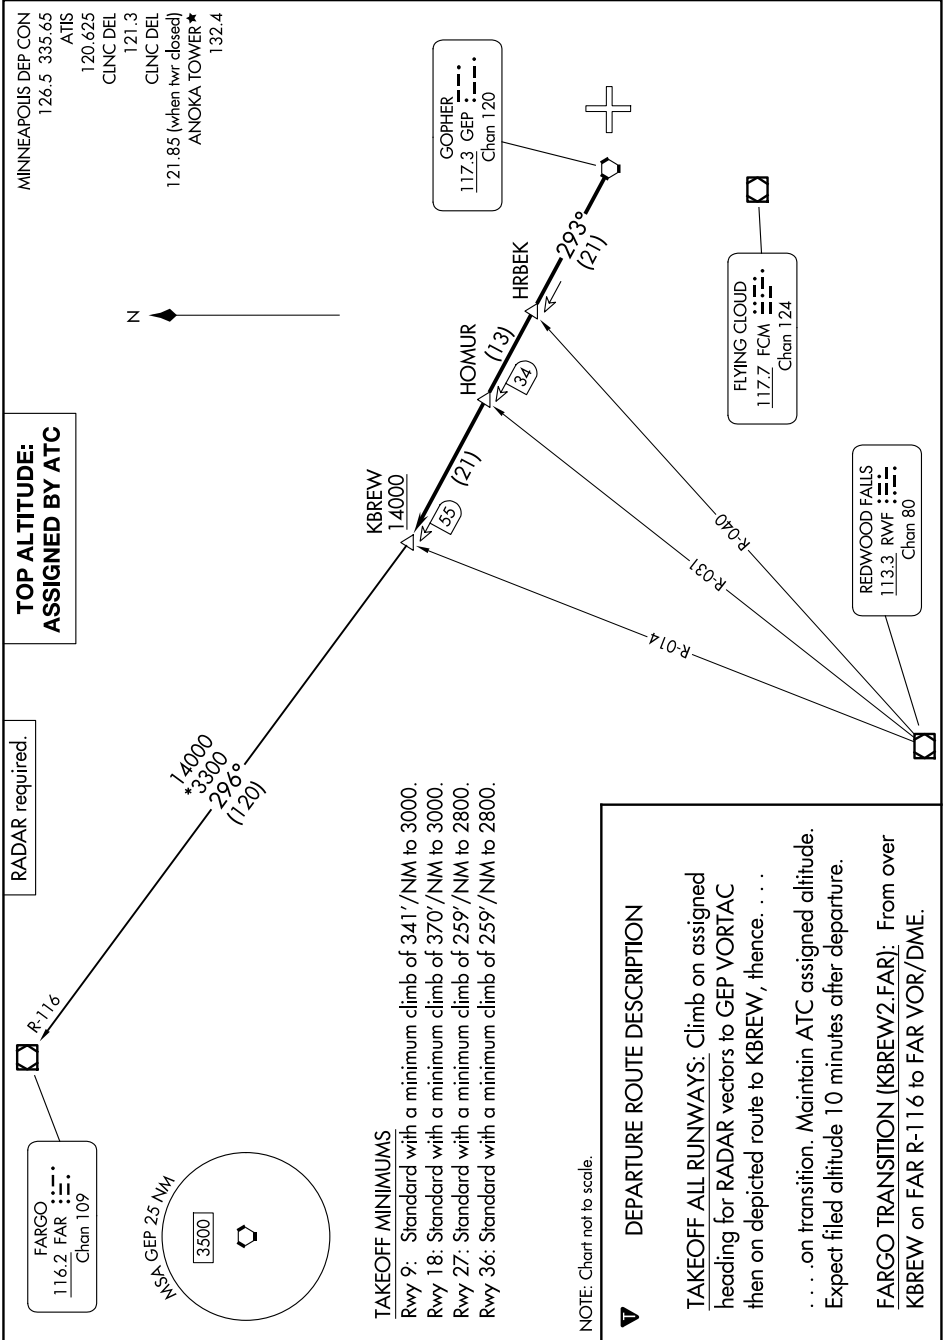

KBREW TWO DEPARTURE

(KBREW2.KBREW) 24137

ANOCA COUNTY/BLAINE (JANES FLD) (A.N.E)
MINNEAPOLIS, MINNESOTA

AL-5202 (FAA)

NC-1, 20 MAR 2025 to 17 APR 2025

KBREW TWO DEPARTURE

(KBREW2.KBREW) 16MAY24

ANOCA COUNTY/BLAINE (JANES FLD) (A.N.E)
MINNEAPOLIS, MINNESOTA

NC-1, 20 MAR 2025 to 17 APR 2025