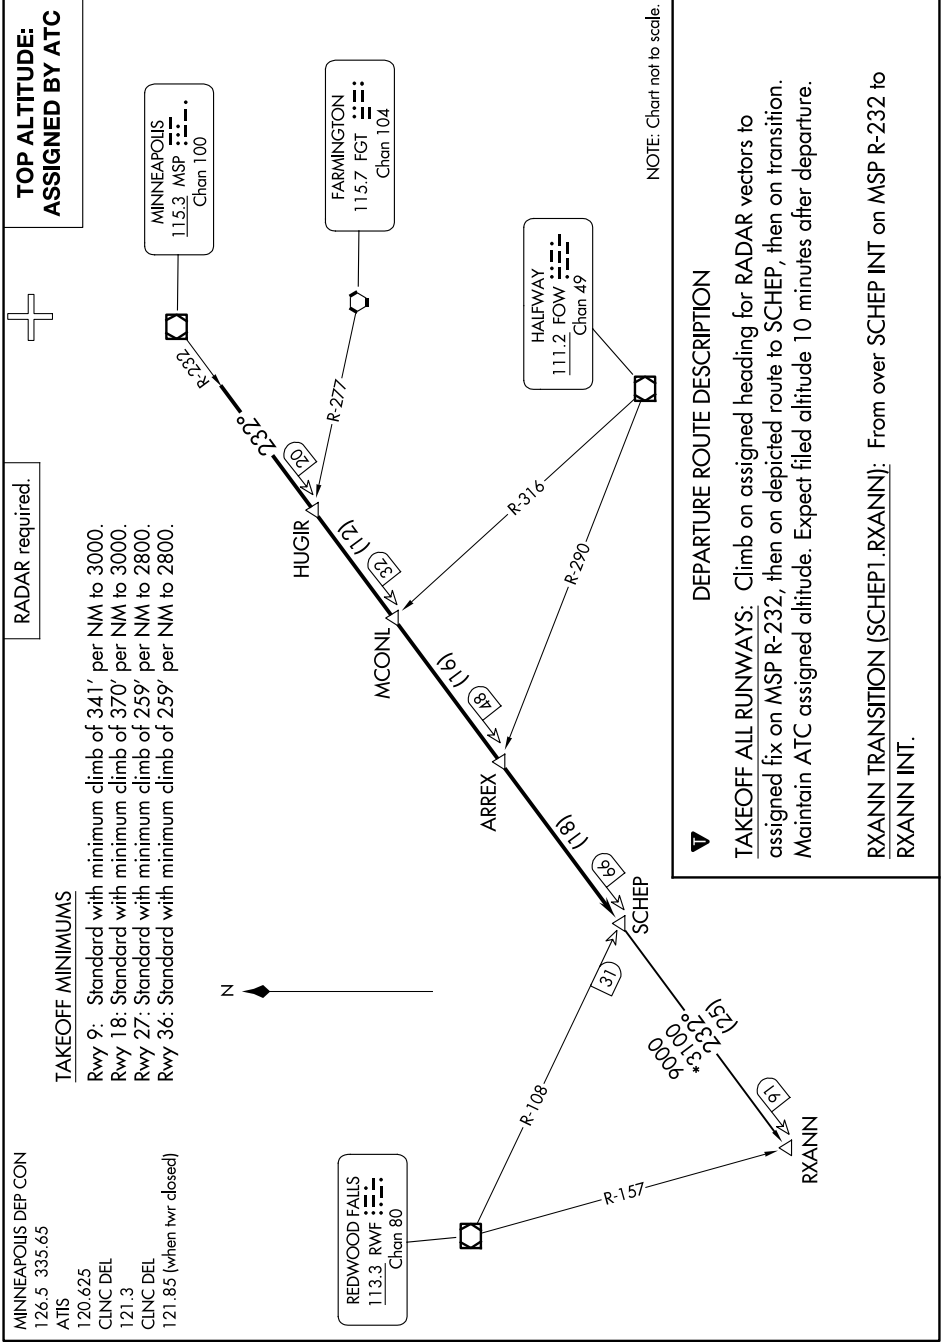

# SCHEP ONE DEPARTURE

NC-1, 20 MAR 2025 to 17 APR 2025

NC-1, 20 MAR 2025 to 17 APR 2025