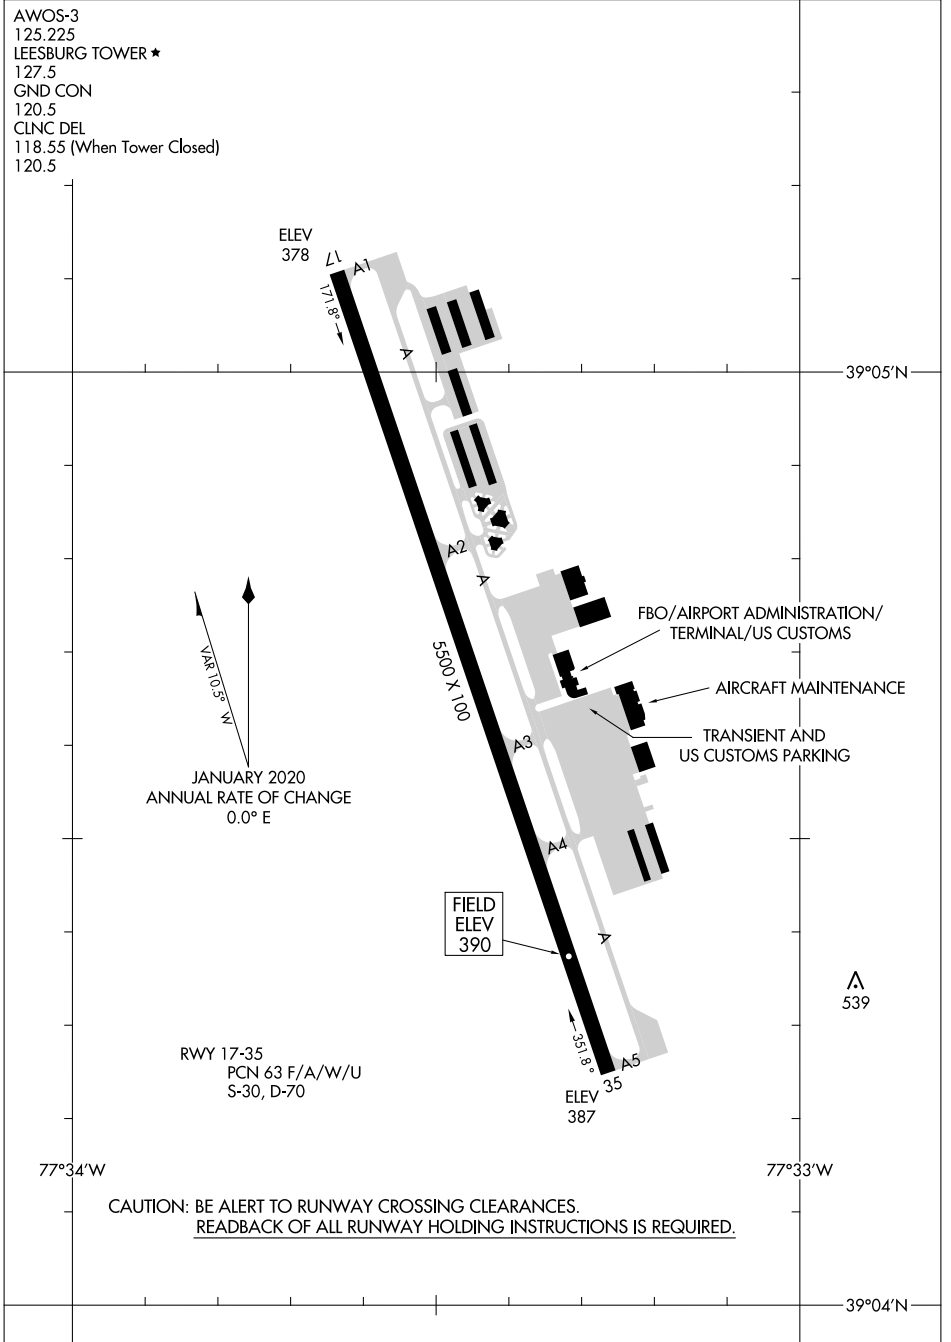

24025

AIRPORT DIAGRAM

AL-5288 (FAA)

LEESBURG EXEC (JYO)
LEESBURG, VIRGINIA

AWOS-3
125.225
LEESBURG TOWER ★
127.5
GND CON
120.5
CLNC DEL
118.55 (When Tower Closed)
120.5

NE-3, 20 MAR 2025 to 17 APR 2025

NE-3, 20 MAR 2025 to 17 APR 2025

AIRPORT DIAGRAM
24025

LEESBURG, VIRGINIA
LEESBURG EXEC (JYO)