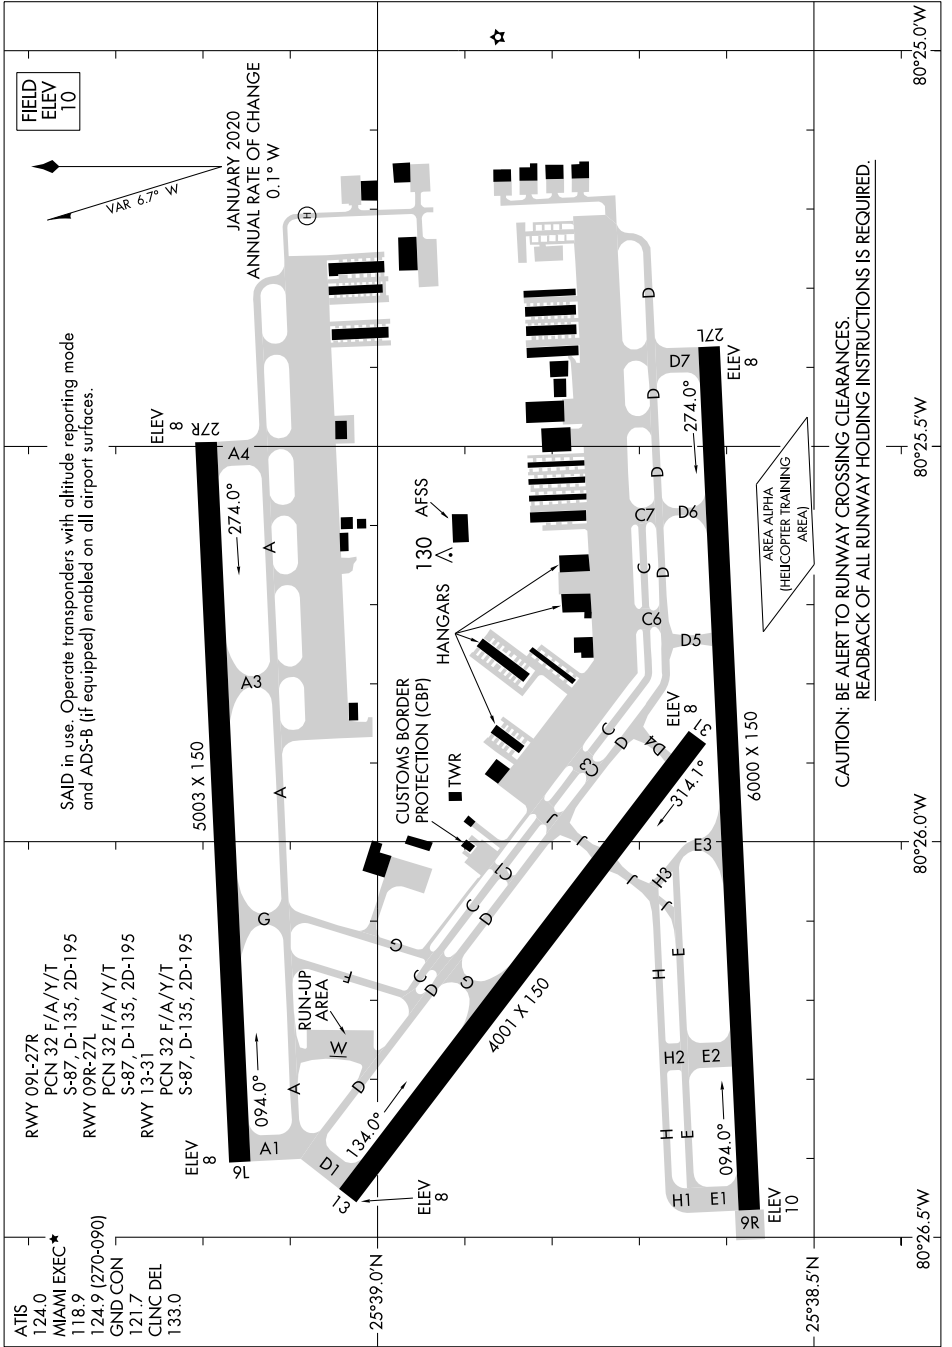

AIRPORT DIAGRAM

AL-5349 (FAA)

MIAMI EXEC (TMB)
MIAMI, FLORIDA

SE-3, 20 MAR 2025 to 17 APR 2025

CAUTION: BE ALERT TO RUNWAY CROSSING CLEARANCES.
READBACK OF ALL RUNWAY HOLDING INSTRUCTIONS IS REQUIRED.

AIRPORT DIAGRAM

MIAMI, FLORIDA
MIAMI EXEC (TMB)

SE-3, 20 MAR 2025 to 17 APR 2025