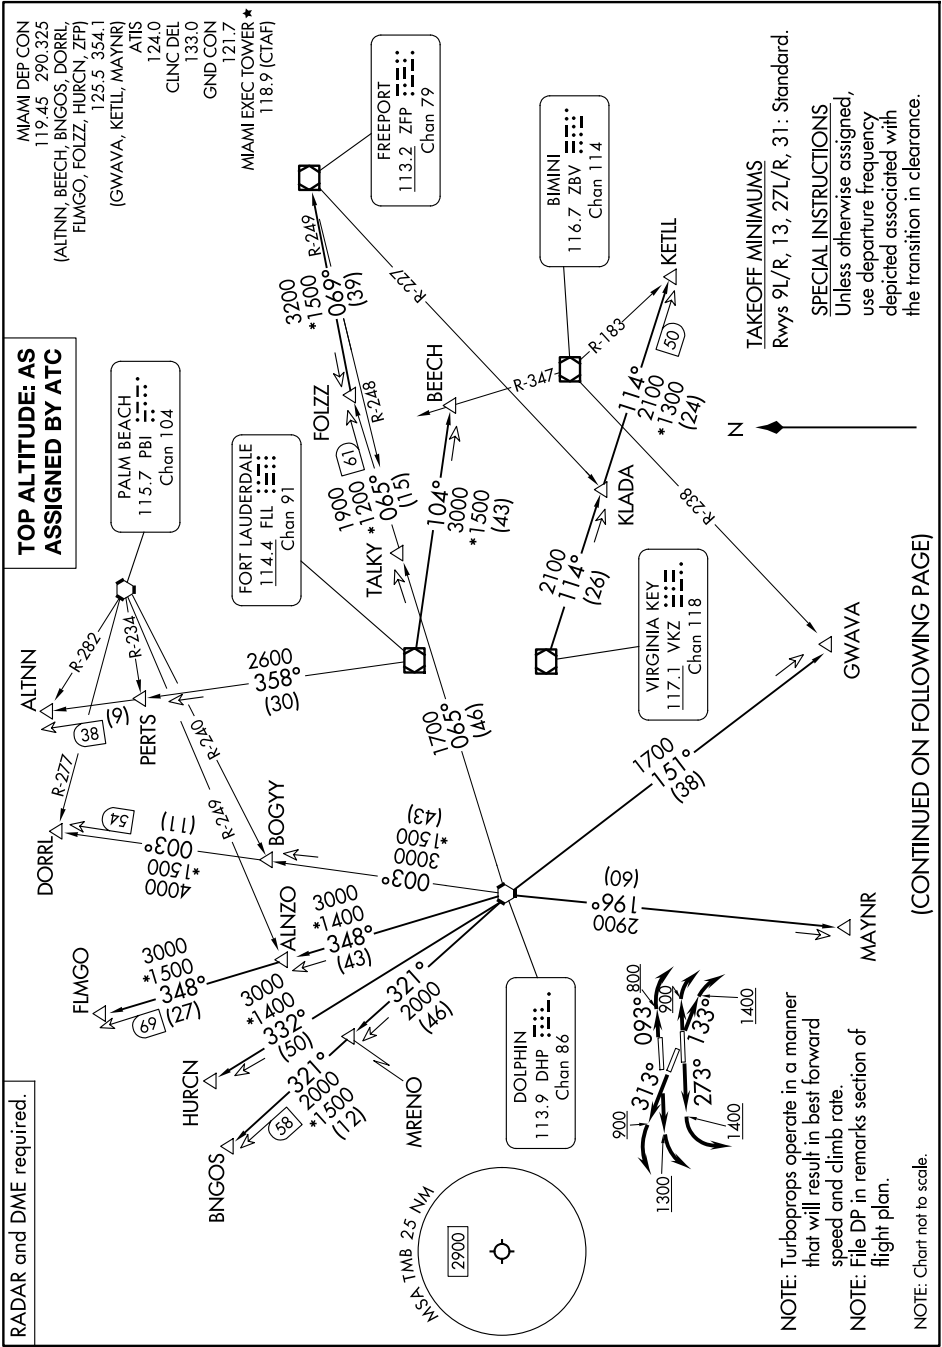

MIAMI TWO DEPARTURE

SE-3, 20 MAR 2025 to 17 APR 2025

(CONTINUED ON FOLLOWING PAGE)

SE-3, 20 MAR 2025 to 17 APR 2025

MIAMI TWO DEPARTURE