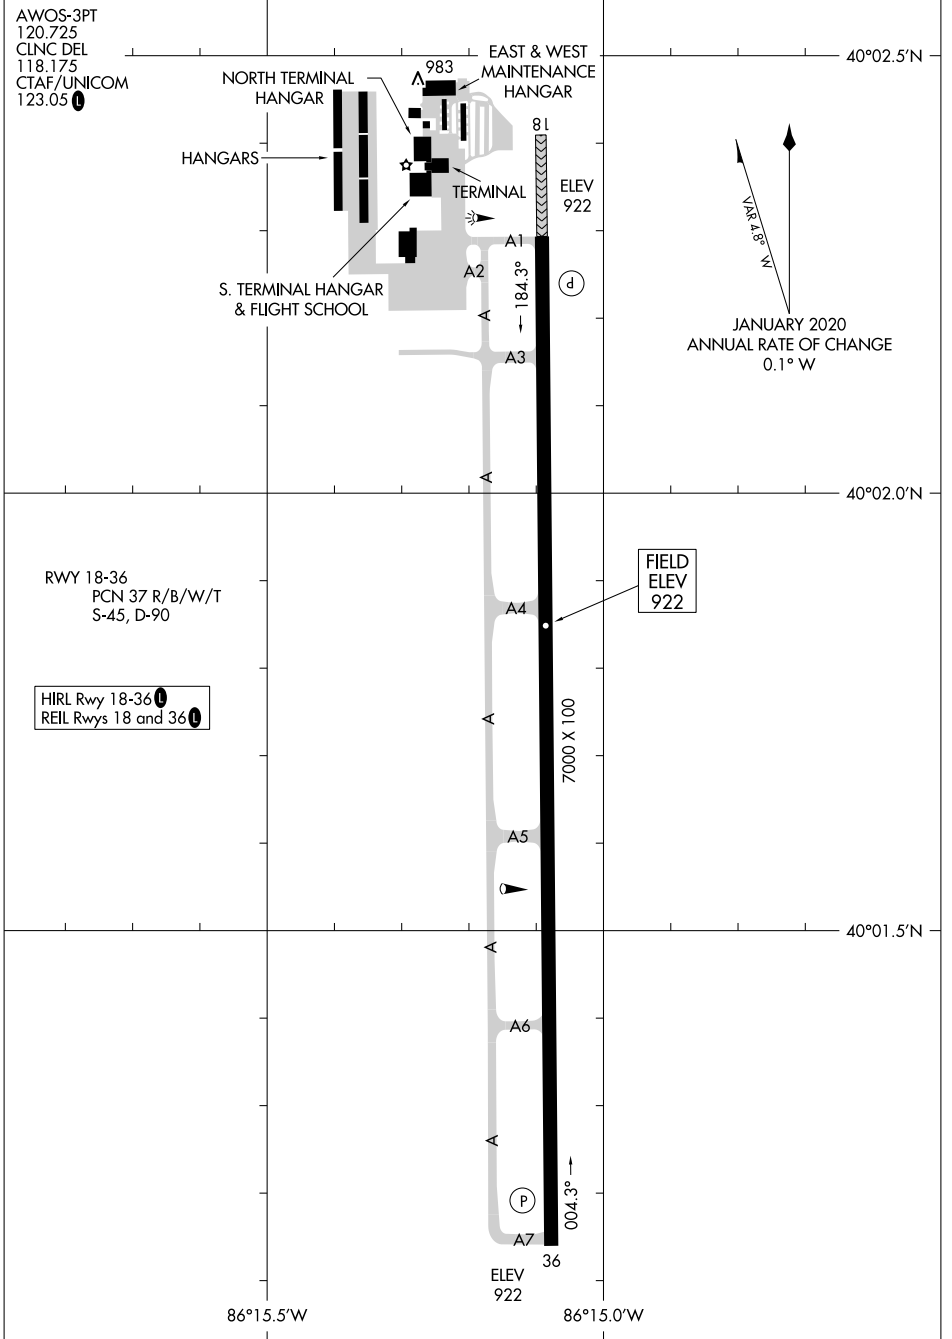

25051

AIRPORT DIAGRAM

AL-5438 (FAA)

INDIANAPOLIS EXEC (T'Y'Q)
INDIANAPOLIS, INDIANA

EC-2, 20 MAR 2025 to 17 APR 2025

EC-2, 20 MAR 2025 to 17 APR 2025

AIRPORT DIAGRAM

25051