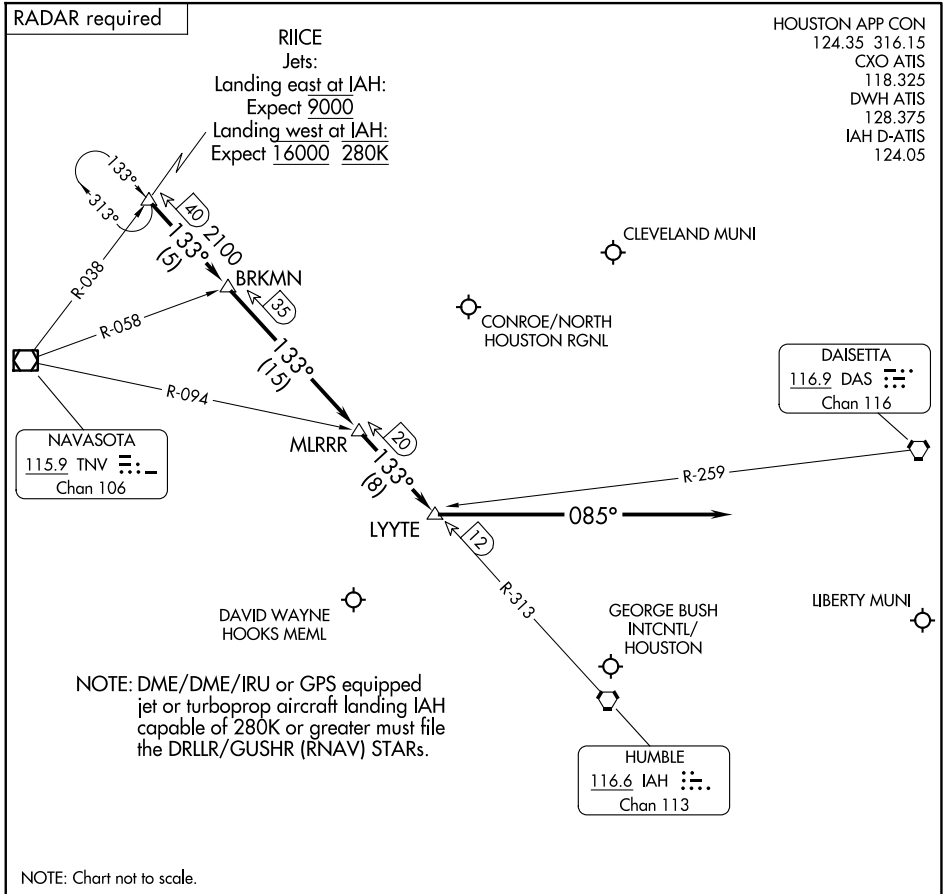

RIICE ONE ARRIVAL

Arrival Routes

HOUSTON, TEXAS

SC-5, 20 MAR 2025 to 17 APR 2025

SC-5, 20 MAR 2025 to 17 APR 2025

ARRIVAL ROUTE DESCRIPTION

GEORGE BUSH INT/CNTL/HOUSTON (IAH):

... From over RIICE on IAH R-313 to BRKMN, to MLRRR, to LYYTE.

LANDING RUNWAYS 26L/R or 27:

... Fly heading 085° for vectors to final approach course.

LANDING ALL OTHER RUNWAYS:

... Expect vectors to final approach course at or prior to LYYTE.

FOR ALL OTHER AIRPORTS:

... From over RIICE on IAH R-313 to BRKMN, thence as depicted to LYYTE. Expect vectors to final approach course at or prior to LYYTE.