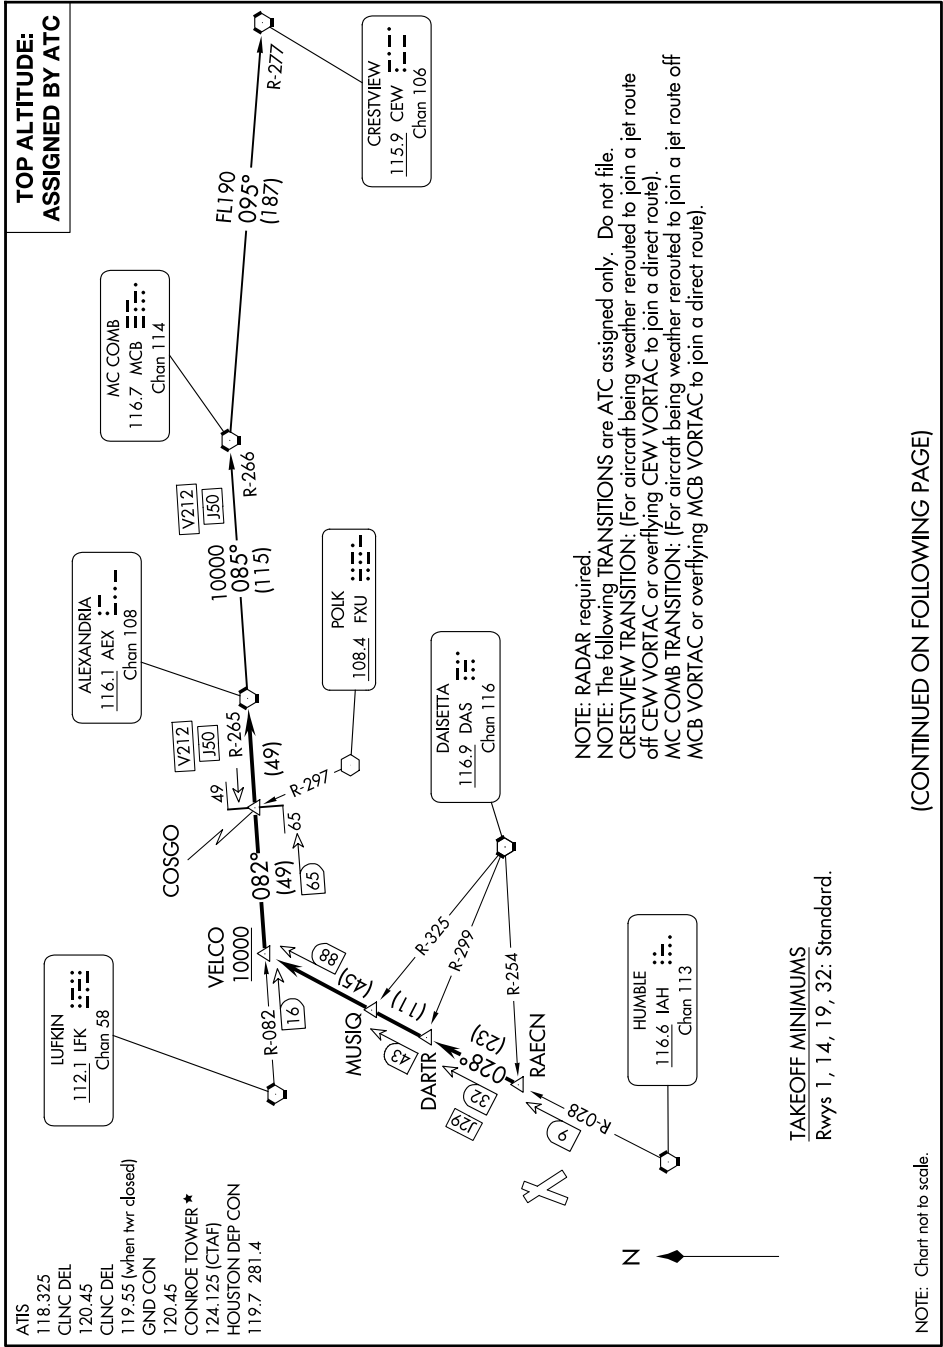

ALEXANDRIA THREE DEPARTURE

SC-5, 20 MAR 2025 to 17 APR 2025

ALEXANDRIA THREE DEPARTURE

NOTE: RADAR required
NOTE: The following TRANSITIONS are ATC assigned only. Do not file.
CRESTVIEW TRANSITION: (For aircraft being weather rerouted to join a jet route off CEW VORTAC or overflying CEW VORTAC to join a direct route).
MC COMB TRANSITION: (For aircraft being weather rerouted to join a jet route off MCB VORTAC or overflying MCB VORTAC to join a direct route).

TAKEOFF MINIMUMS
Rwys 1, 14, 19, 32: Standard.

NOTE: Chart not to scale.

(CONTINUED ON FOLLOWING PAGE)

SC-5, 20 MAR 2025 to 17 APR 2025