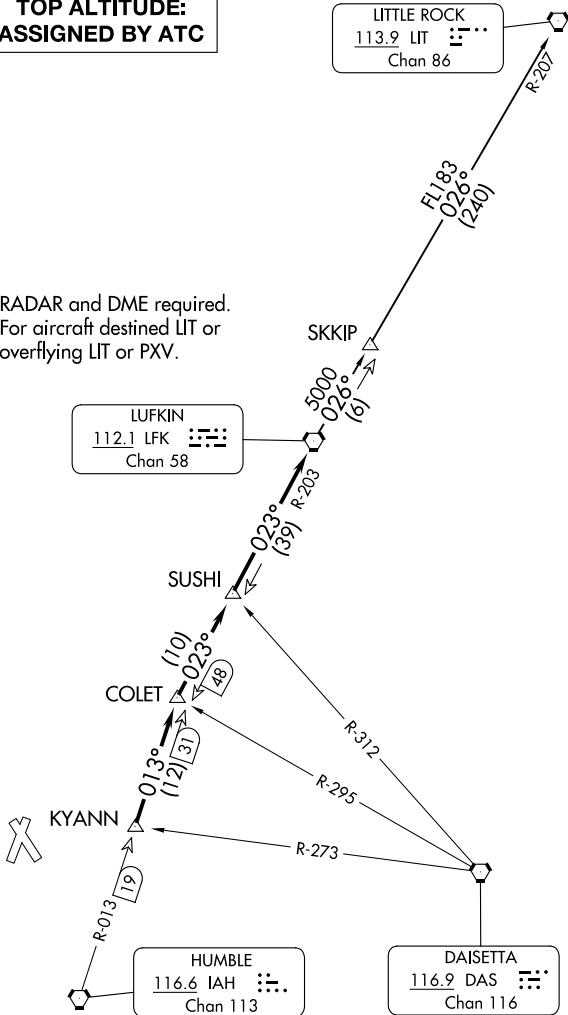

(LFK3.LFK) 24137

AL-5573 (FAA)

CONROE/NORTH HOUSTON RGNL (C'X'O)
HOUSTON, TEXAS

LUFKIN THREE DEPARTURE

ATIS
 118.325
 CLNC DEL
 120.45
 CLNC DEL
 119.55 (when twr closed)
 GND CON
 120.45
 CONROE TOWER ★
 124.125 (CTAF)
 HOUSTON DEP CON
 119.7 281.4

**TOP ALTITUDE:
 ASSIGNED BY ATC**

LITTLE ROCK
 113.9 LIT
 Chan 86

NOTE: RADAR and DME required.
 NOTE: For aircraft destined LIT or
 overflying LIT or PXV.

LUFKIN
 112.1 LFK
 Chan 58

DAISETTA
 116.9 DAS
 Chan 116

HUMBLE
 116.6 IAH
 Chan 113

TAKEOFF MINIMUMS

Rwys 1, 14, 19, 32: Standard.

NOTE: Chart not to scale.

(CONTINUED ON FOLLOWING PAGE)

LUFKIN THREE DEPARTURE

(LFK3.LFK) 07OCT21

HOUSTON, TEXAS
 CONROE/NORTH HOUSTON RGNL (C'X'O)

SC-5, 20 MAR 2025 to 17 APR 2025

SC-5, 20 MAR 2025 to 17 APR 2025