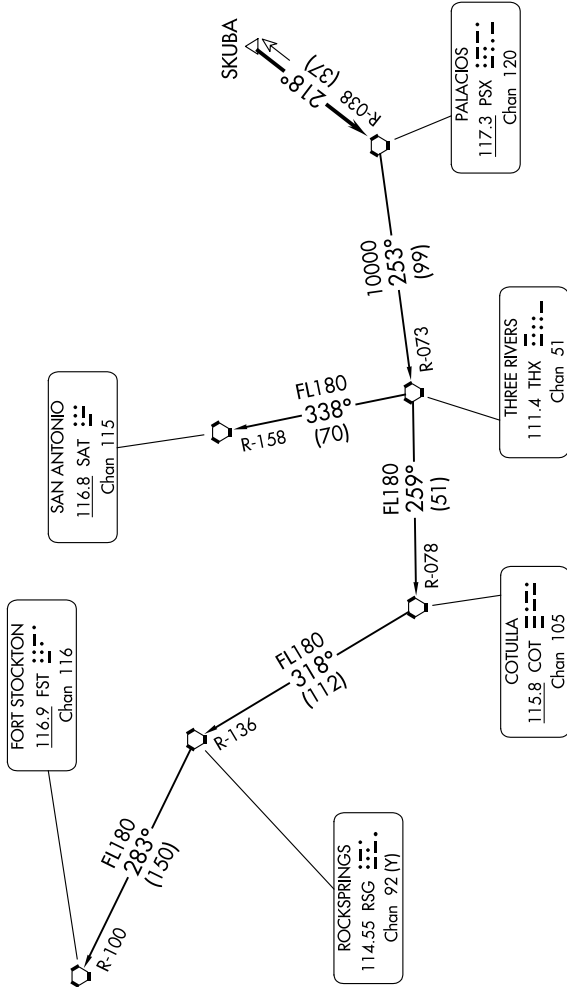

PALACIOS THREE DEPARTURE

TOP ALTITUDE:
ASSIGNED BY ATC

TAKEOFF MINIMUMS
Rwys 1, 14, 19, 32: Standard.

SC-5, 20 MAR 2025 to 17 APR 2025

RADAR and DME required.

(CONTINUED ON FOLLOWING PAGE)

SC-5, 20 MAR 2025 to 17 APR 2025

NOTE: Chart not to scale.

PALACIOS THREE DEPARTURE