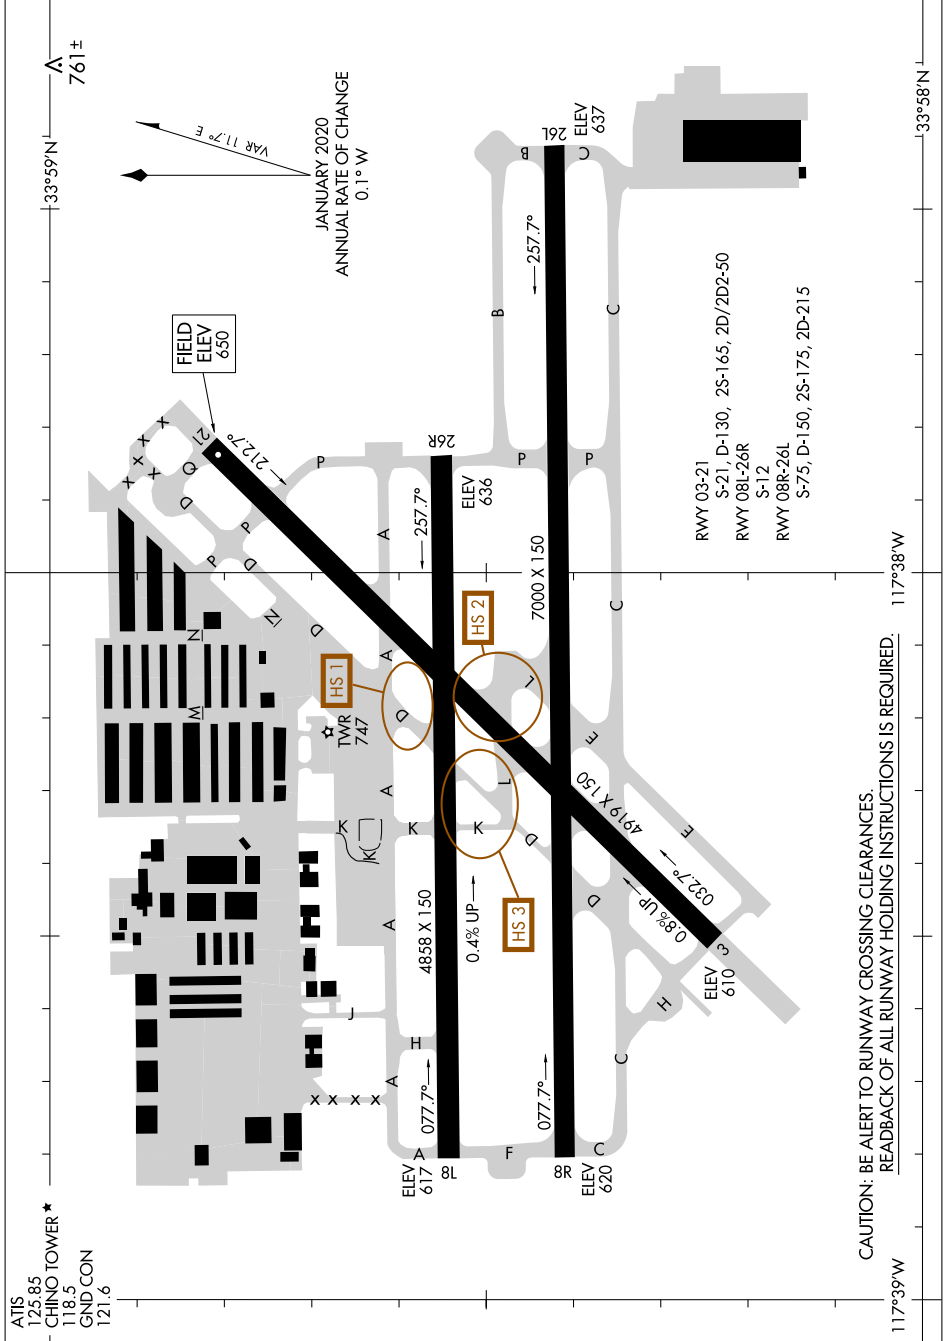

AIRPORT DIAGRAM

AL-5599 (FAA)

CHINO (CNO)
CHINO, CALIFORNIA

SW-3, 20 MAR 2025 to 17 APR 2025

CAUTION: BE ALERT TO RUNWAY CROSSING CLEARANCES.
READBACK OF ALL RUNWAY HOLDING INSTRUCTIONS IS REQUIRED.

117°39'W

117°38'W

33°58'N

AIRPORT DIAGRAM

CHINO, CALIFORNIA
CHINO (CNO)

SW-3, 20 MAR 2025 to 17 APR 2025

ATIS 125.85
 CHINO TOWER ★ 118.5
 GND CON 121.6