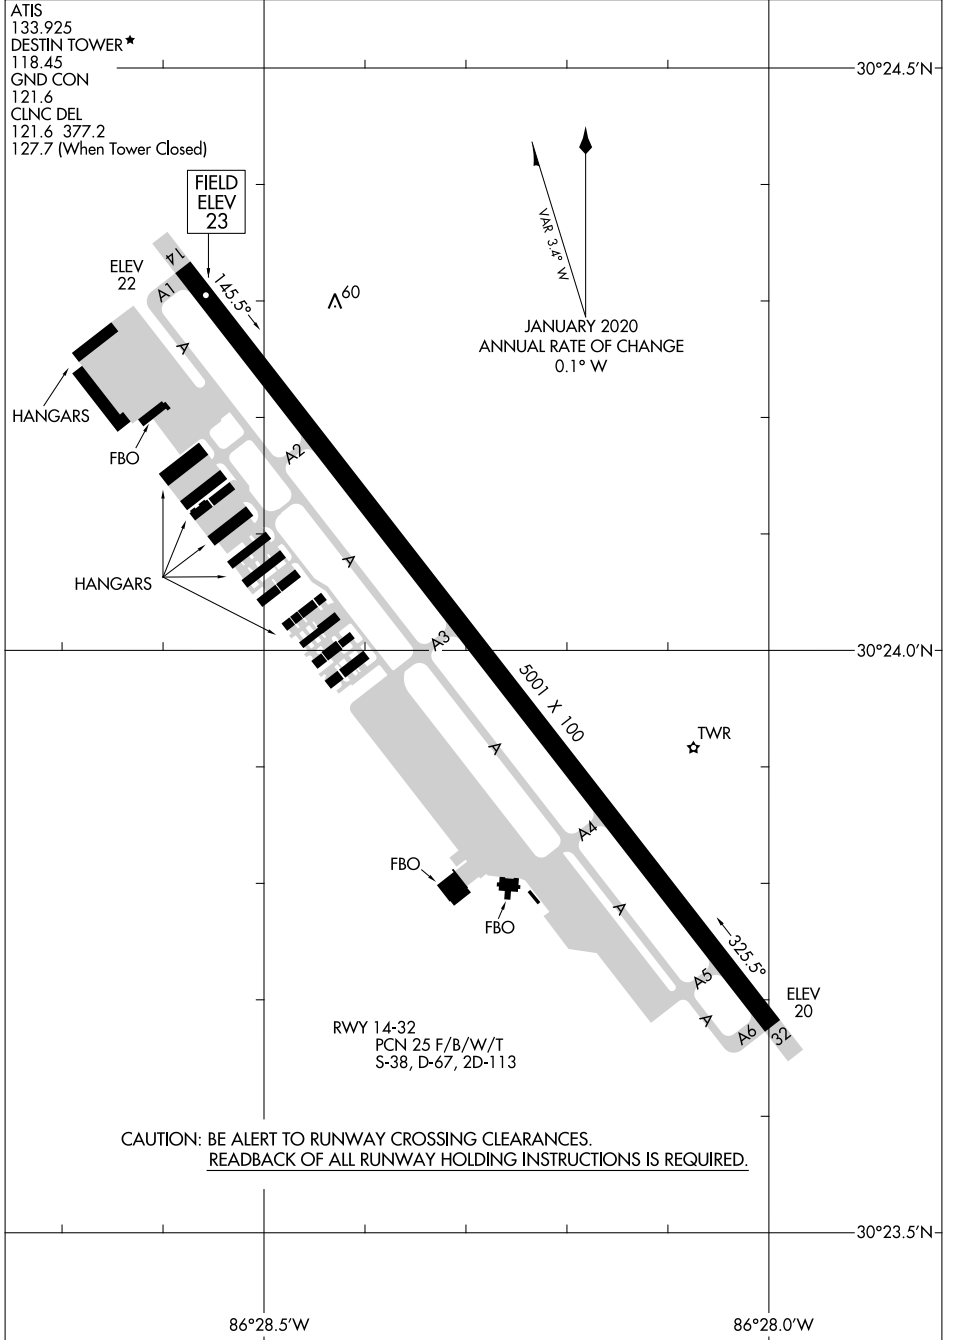

21168

AIRPORT DIAGRAM

AL-5680 (FAA)

DESTIN EXEC (DTS)
DESTIN, FLORIDA

SE-3, 20 MAR 2025 to 17 APR 2025

SE-3, 20 MAR 2025 to 17 APR 2025