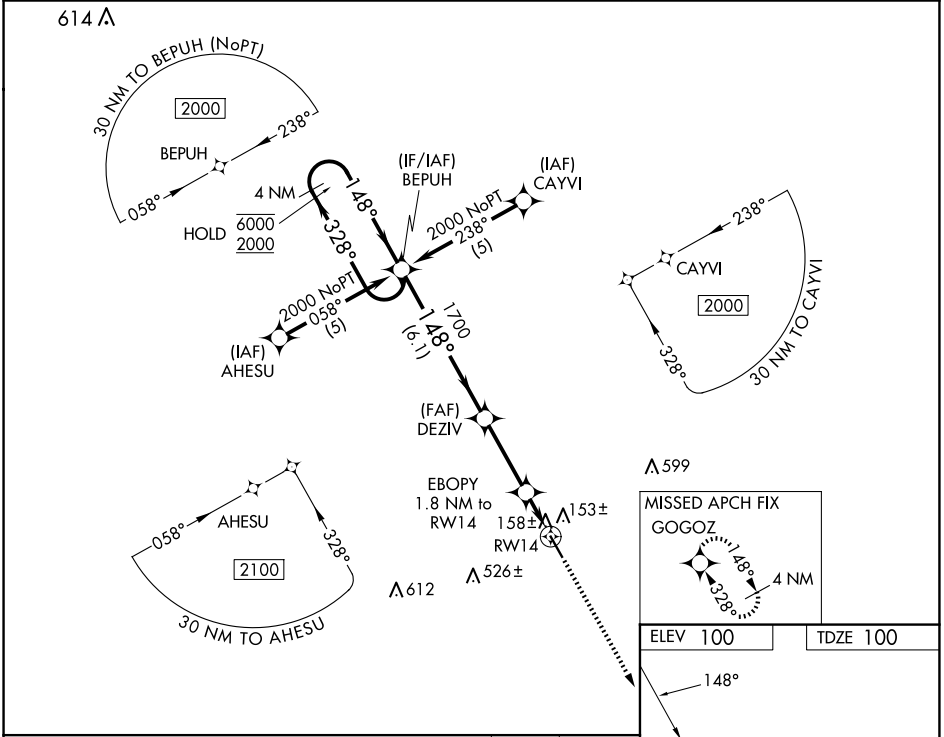

WAAS CH 77714 W14A	APP CRS 148°	Rwy Idg TDZE Apt Elev	5004 100 100
--	------------------------	-----------------------------	---

RNAV (GPS) RWY 14

WHARTON RGNL (A.R.M)

RNP APCH. ▼ For uncompensated Baro-VNAV systems, LNAV/VNAV NA below -15°C or above 54°C.	MISSED APPROACH: Climb to 2000 direct GOGOZ and hold.
---	---

AWOS-3 118.475	HOUSTON CENTER 128.6 360.8	UNICOM 122.7 (CTAF) ①
--------------------------	--------------------------------------	--

CATEGORY	A	B	C	D
LPV DA	396-1	296 (300-1)		NA
LNAV/VNAV DA	428-1¼	328 (400-1¼)		NA
LNAV MDA	420-1	320 (400-1)		NA

SC-5, 20 MAR 2025 to 17 APR 2025

SC-5, 20 MAR 2025 to 17 APR 2025