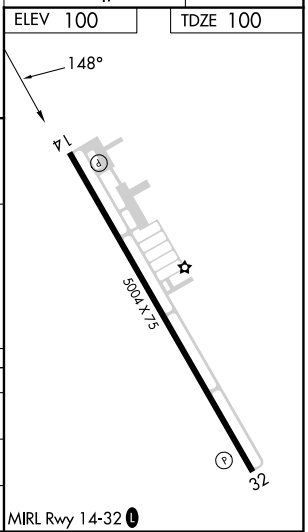

WAAS CH 77714 W14A	APP CRS 148°	Rwy Idg TDZE Apt Elev	5004 100 100

RNAV (GPS) RWY 14

WHARTON RGNL (A.R.M)

RNP APCH. ▼ For uncompensated Baro-VNAV systems, LNAV/VNAV NA below -15°C or above 54°C.	MISSED APPROACH: Climb to 2000 direct GOGOZ and hold.

AWOS-3 118.475	HOUSTON CENTER 128.6 360.8	UNICOM 122.7 (CTAF) ①

CATEGORY	A	B	C	D
LPV DA	396-1	296 (300-1)		NA
LNAV/VNAV DA	428-1¼	328 (400-1¼)		NA
LNAV MDA	420-1	320 (400-1)		NA

SC-5, 20 MAR 2025 to 17 APR 2025

SC-5, 20 MAR 2025 to 17 APR 2025