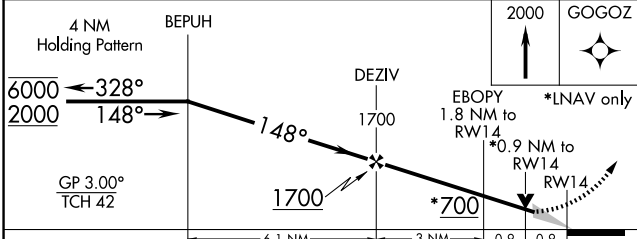

WAAS CH 77714 W14A	APP CRS 148°	Rwy Idg TDZE Apt Elev	5004 100 100

RNAV (GPS) RWY 14

WHARTON RGNL (A.R.M)

RNP APCH. ▼ For uncompensated Baro-VNAV systems, LNAV/VNAV NA below -15°C or above 54°C.	MISSED APPROACH: Climb to 2000 direct GOGOZ and hold.

AWOS-3 118.475	HOUSTON CENTER 128.6 360.8	UNICOM 122.7 (CTAF) ①

CATEGORY	A	B	C	D
LPV DA	396-1	296 (300-1)		NA
LNAV/VNAV DA	428-1¼	328 (400-1¼)		NA
LNAV MDA	420-1	320 (400-1)		NA

SC-5, 20 MAR 2025 to 17 APR 2025

SC-5, 20 MAR 2025 to 17 APR 2025