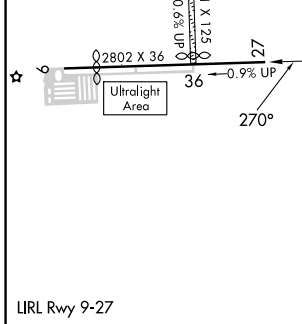

APP CRS 270°	Rwy Idg TDZE Apt Elev	N/A N/A 875
------------------------	-----------------------------	--

RNAV (GPS)-B

GALT FLD (10C)

<p>▼ Use Waukegan Rgnl altimeter setting. ▲ NA GPS or RNP-0.3 Required. DME/DME RNP-0.3 NA.</p>	<p>MISSED APPROACH: Climb to 2000, then climbing left turn to 3000 direct HADAK WP and hold.</p>
---	--

<p>CHICAGO APP CON 120.55 306.925</p>	<p>UNICOM 122.8 (CTAF)</p>
---	--

CATEGORY	A	B	C	D
CIRCLING	1480-1	605 (700-1)	1540-1 ³ / ₄ 665 (700-1 ³ / ₄)	NA

EC-3, 20 MAR 2025 to 17 APR 2025

EC-3, 20 MAR 2025 to 17 APR 2025