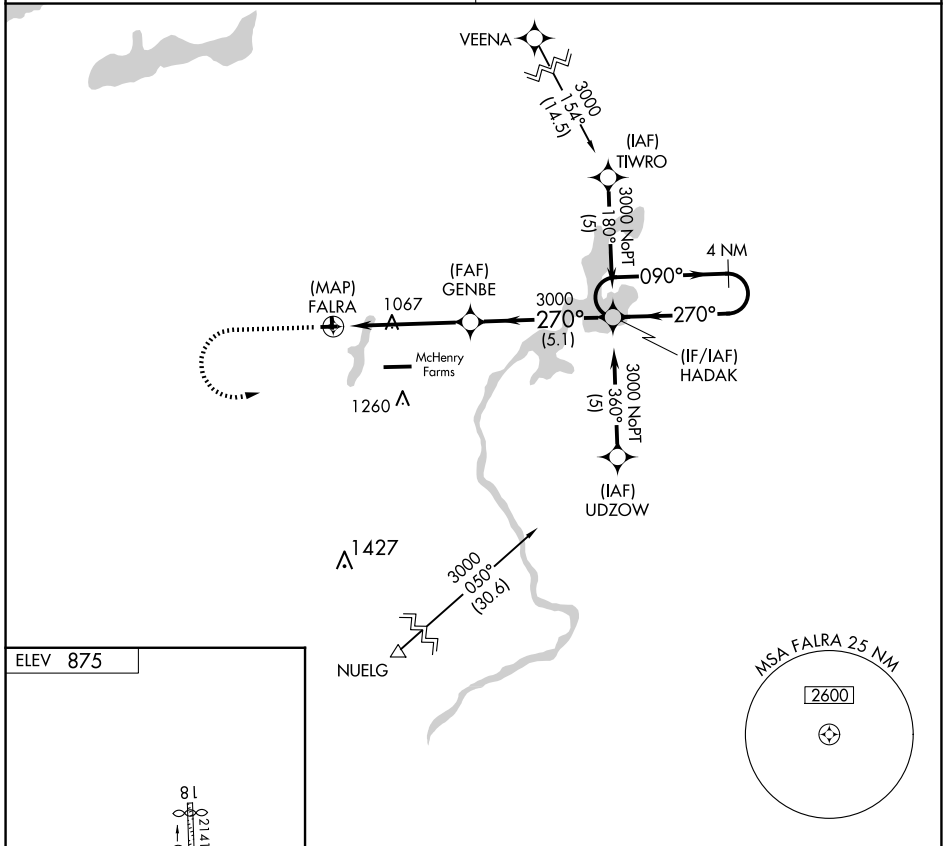

APP CRS 270°	Rwy Idg TDZE Apt Elev	N/A N/A 875
------------------------	-----------------------------	--

RNAV (GPS)-B

GALT FLD (10C)

<p>▼ Use Waukegan Rgnl altimeter setting. ▲ NA GPS or RNP-0.3 Required. DME/DME RNP-0.3 NA.</p>	<p>MISSED APPROACH: Climb to 2000, then climbing left turn to 3000 direct HADAK WP and hold.</p>
---	--

<p>CHICAGO APP CON 120.55 306.925</p>	<p>UNICOM 122.8 (CTAF)</p>
---	--

CATEGORY	A	B	C	D
CIRCLING	1480-1	605 (700-1)	1540-1 ³ / ₄ 665 (700-1 ³ / ₄)	NA

EC-3, 20 MAR 2025 to 17 APR 2025

EC-3, 20 MAR 2025 to 17 APR 2025