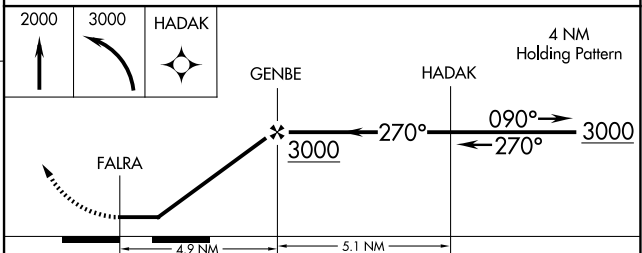

APP CRS 270°	Rwy Idg TDZE Apt Elev	N/A N/A 875

RNAV (GPS)-B

GALT FLD (10C)

▼ Use Waukegan Rgnl altimeter setting. ▲ NA GPS or RNP-0.3 Required. DME/DME RNP-0.3 NA.	MISSED APPROACH: Climb to 2000, then climbing left turn to 3000 direct HADAK WP and hold.

CHICAGO APP CON 120.55 306.925	UNICOM 122.8 (CTAF)

CATEGORY	A	B	C	D
CIRCLING	1480-1	605 (700-1)	1540-1³/₄ 665 (700-1³/₄)	NA

EC-3, 20 MAR 2025 to 17 APR 2025

EC-3, 20 MAR 2025 to 17 APR 2025