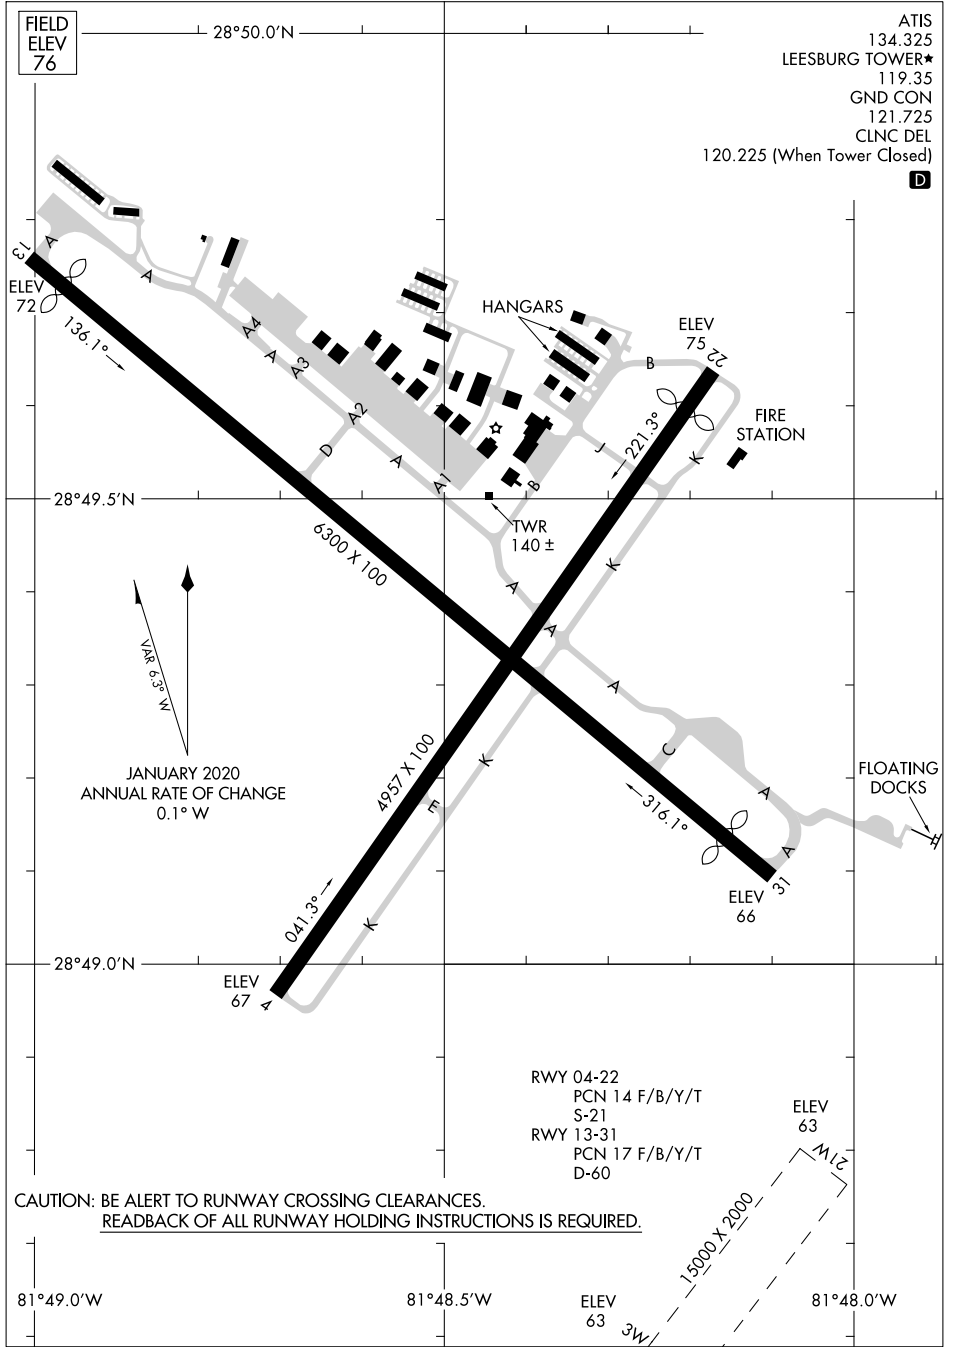

22363

AIRPORT DIAGRAM

AL-6676 (FAA)

LEESBURG INTL (LEE)
LEESBURG, FLORIDA

ATIS 134.325
 LEESBURG TOWER* 119.35
 GND CON 121.725
 CLNC DEL 120.225 (When Tower Closed)

D

SE-3, 20 MAR 2025 to 17 APR 2025

SE-3, 20 MAR 2025 to 17 APR 2025

AIRPORT DIAGRAM

22363

LEESBURG, FLORIDA
LEESBURG INTL (LEE)