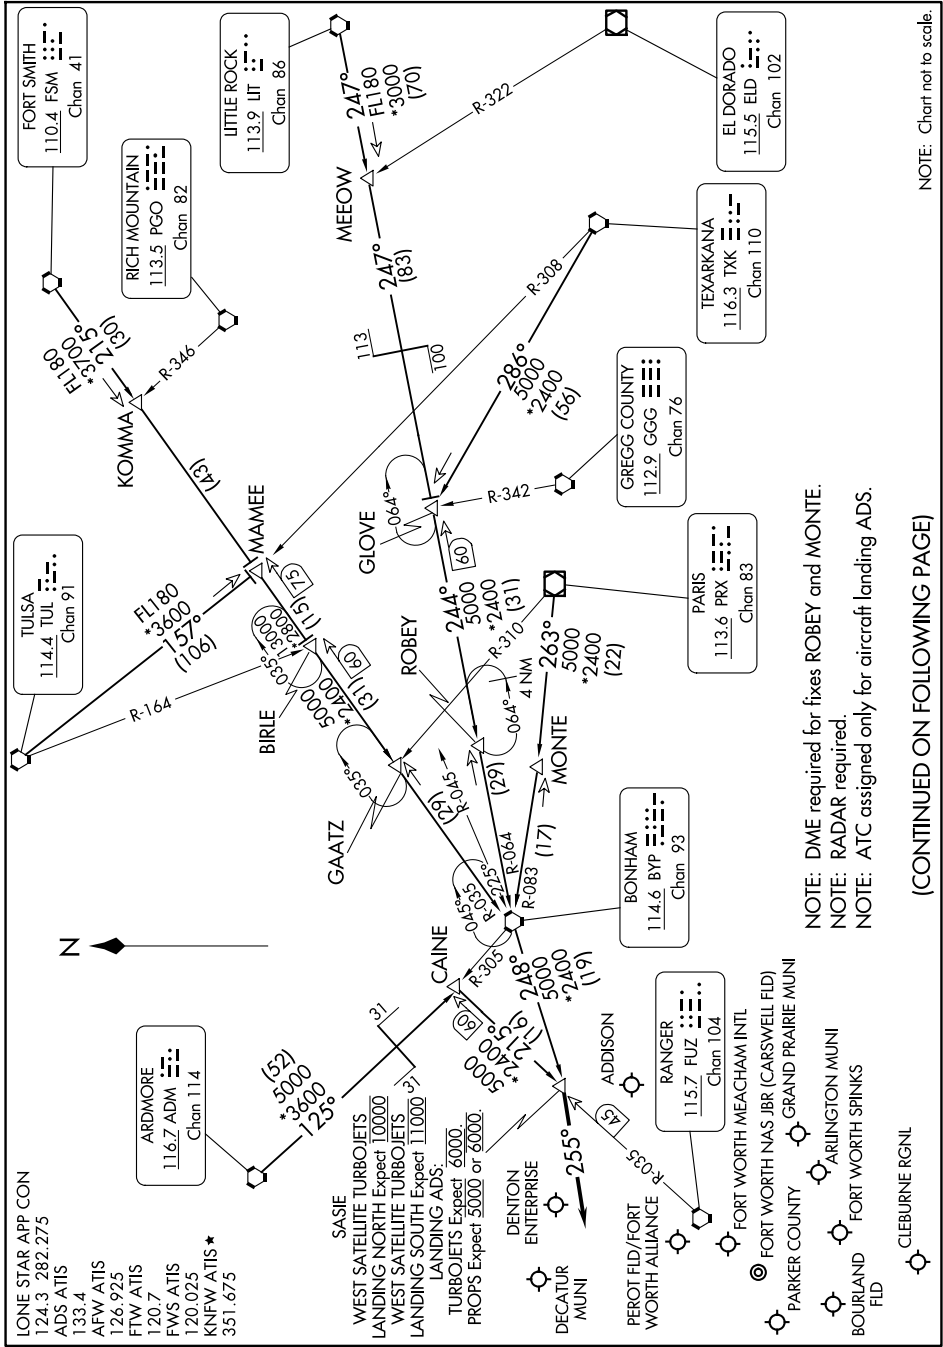

SASIE SEVEN ARRIVAL

AL-6918 (FAA)

DALLAS-FORT WORTH, TEXAS

SC-2, 20 MAR 2025 to 17 APR 2025

NOTE: Chart not to scale.

NOTE: DME required for fixes ROBEY and MONTE.
NOTE: RADAR required.
NOTE: ATC assigned only for aircraft landing ADS.

(CONTINUED ON FOLLOWING PAGE)

SC-2, 20 MAR 2025 to 17 APR 2025

SASIE SEVEN ARRIVAL

DALLAS-FORT WORTH, TEXAS