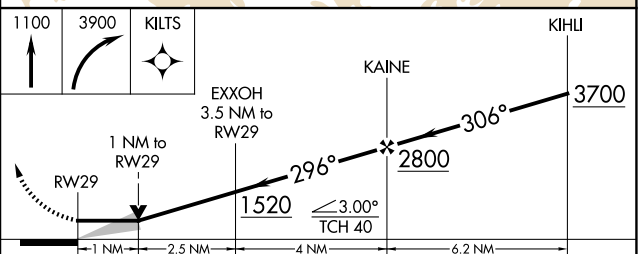

WAAS CH 99544 W29A	APP CRS 296°	Rwy Idg TDZE Apt Elev	4479 374 374
--	------------------------	-----------------------------	---

RNAV (GPS) RWY 29

MESA DEL REY (KIC)

RNP APCH - GPS.
 ▼ Use MRY altimeter setting; when not received, use
 ▲ NA SNS altimeter setting and increase all MDAs 20 feet.

MISSED APPROACH: (Do not exceed 170K until KILTS)
 Climb to 1100 then climbing right turn to 3900 direct
 KILTS and hold.

MRY ASOS 119.25	OAKLAND CENTER 128.7 307.0	CTAF 122.9
---------------------------	--------------------------------------	----------------------

CATEGORY	A	B	C	D
LP MDA	840-1	466 (500-1)	840-1 3/8 466 (500-1 3/8)	NA
LNAV MDA	880-1	506 (600-1)	880-1 3/8 506 (600-1 3/8)	NA

SW-2, 20 MAR 2025 to 17 APR 2025

SW-2, 20 MAR 2025 to 17 APR 2025