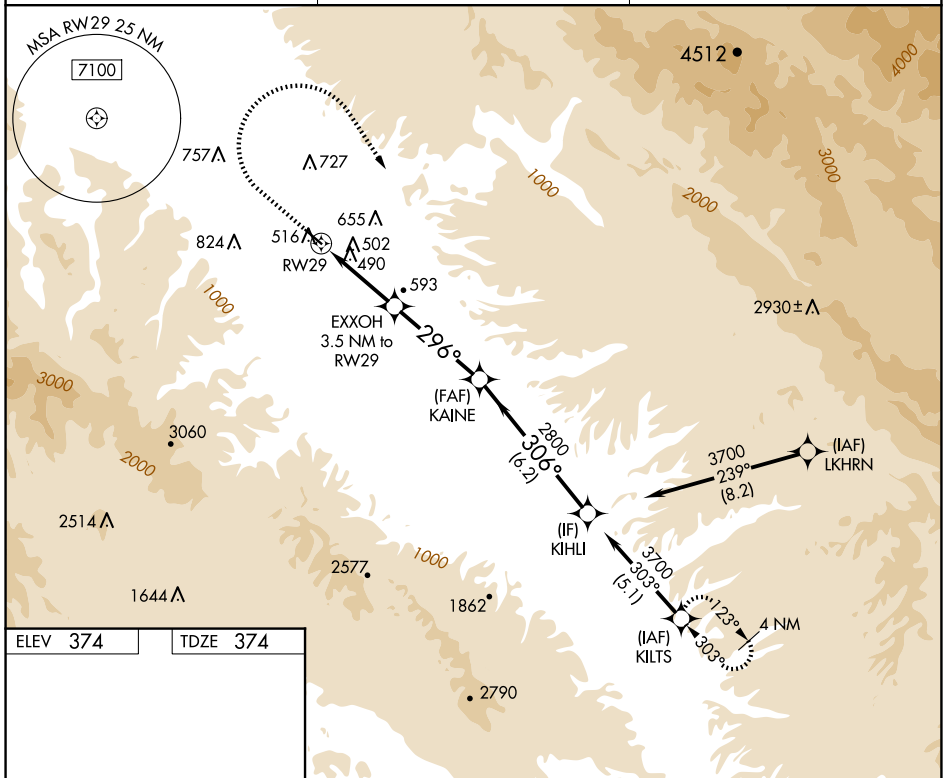

WAAS CH 99544 W29A	APP CRS 296°	Rwy Idg TDZE Apt Elev	4479 374 374
--	------------------------	-----------------------------	---

RNAV (GPS) RWY 29

MESA DEL REY (KIC)

RNP APCH - GPS.
 ▼ Use MRY altimeter setting; when not received, use
 ▲ NA SNS altimeter setting and increase all MDAs 20 feet.

MISSED APPROACH: (Do not exceed 170K until KILTS)
 Climb to 1100 then climbing right turn to 3900 direct
 KILTS and hold.

MRY ASOS 119.25	OAKLAND CENTER 128.7 307.0	CTAF 122.9
---------------------------	--------------------------------------	----------------------

CATEGORY	A	B	C	D
LP MDA	840-1	466 (500-1)	840-1 3/8 466 (500-1 3/8)	NA
LNAV MDA	880-1	506 (600-1)	880-1 3/8 506 (600-1 3/8)	NA

SW-2, 20 MAR 2025 to 17 APR 2025

SW-2, 20 MAR 2025 to 17 APR 2025