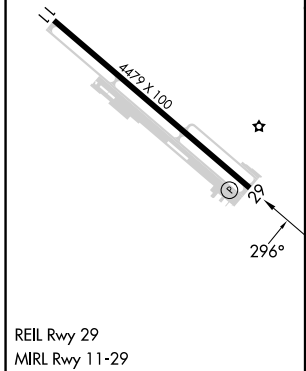

WAAS CH 99544 W29A	APP CRS 296°	Rwy Idg TDZE Apt Elev	4479 374 374
--	------------------------	-----------------------------	---

RNAV (GPS) RWY 29

MESA DEL REY (KIC)

RNP APCH - GPS.
 ▼ Use MRY altimeter setting; when not received, use
 ▲ NA SNS altimeter setting and increase all MDAs 20 feet.

MISSED APPROACH: (Do not exceed 170K until KILTS)
 Climb to 1100 then climbing right turn to 3900 direct
 KILTS and hold.

MRY ASOS 119.25	OAKLAND CENTER 128.7 307.0	CTAF 122.9
---------------------------	--------------------------------------	----------------------

CATEGORY	A	B	C	D
LP MDA	840-1	466 (500-1)	840-1 3/8 466 (500-1 3/8)	NA
LNAV MDA	880-1	506 (600-1)	880-1 3/8 506 (600-1 3/8)	NA

SW-2, 20 MAR 2025 to 17 APR 2025

SW-2, 20 MAR 2025 to 17 APR 2025