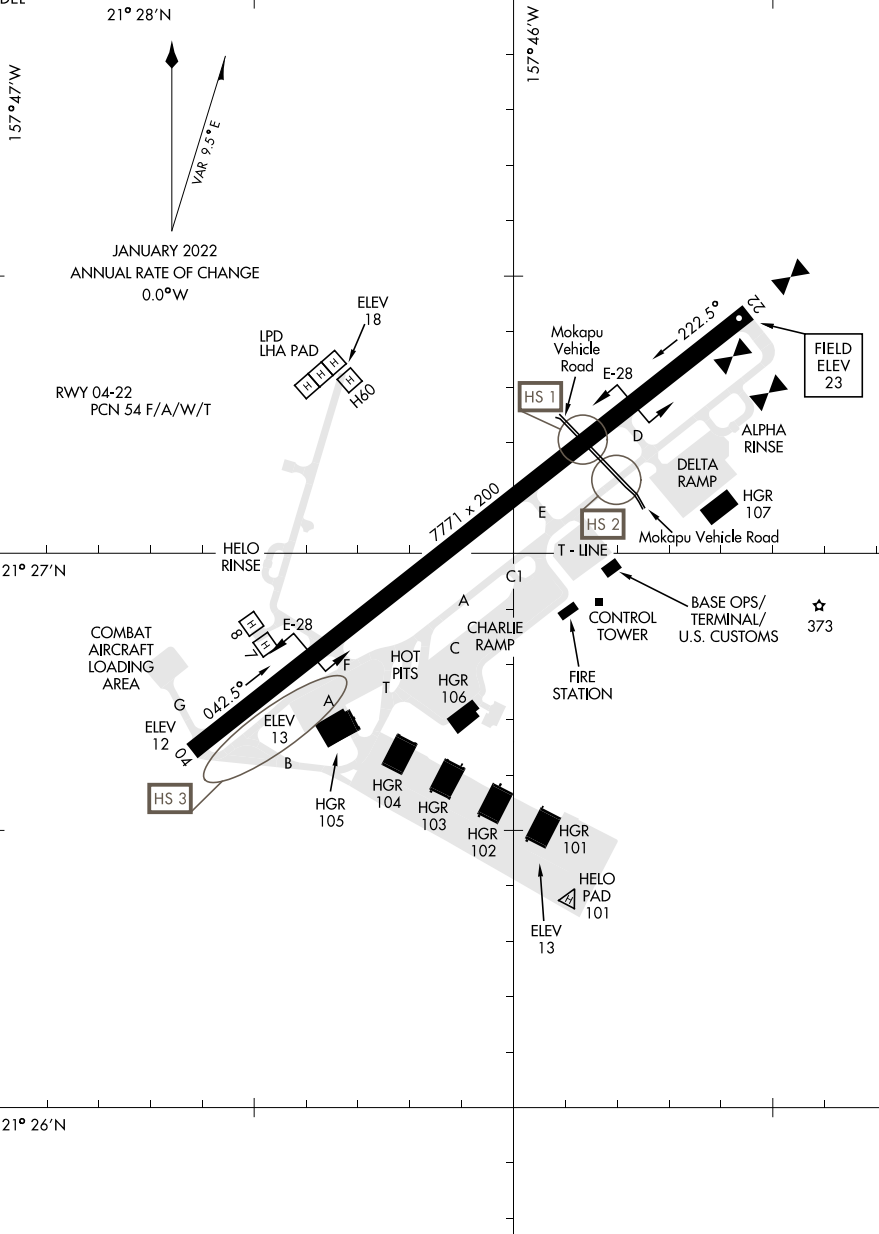

AIRPORT DIAGRAM

[USN]

KANEOHE BAY MCAS (PHNG)

MOKAPU POINT, OAHU I., HAWAII

ATIS 284.5
 TOWER
 120.7 (CTAF) 360.2
 GND CON
 382.8
 CLNC DEL
 294.7

PAC, 20 FEB 2025 to 17 APR 2025

PAC, 20 FEB 2025 to 17 APR 2025

AIRPORT DIAGRAM

MOKAPU POINT, OAHU I., HAWAII

KANEOHE BAY MCAS (PHNG)