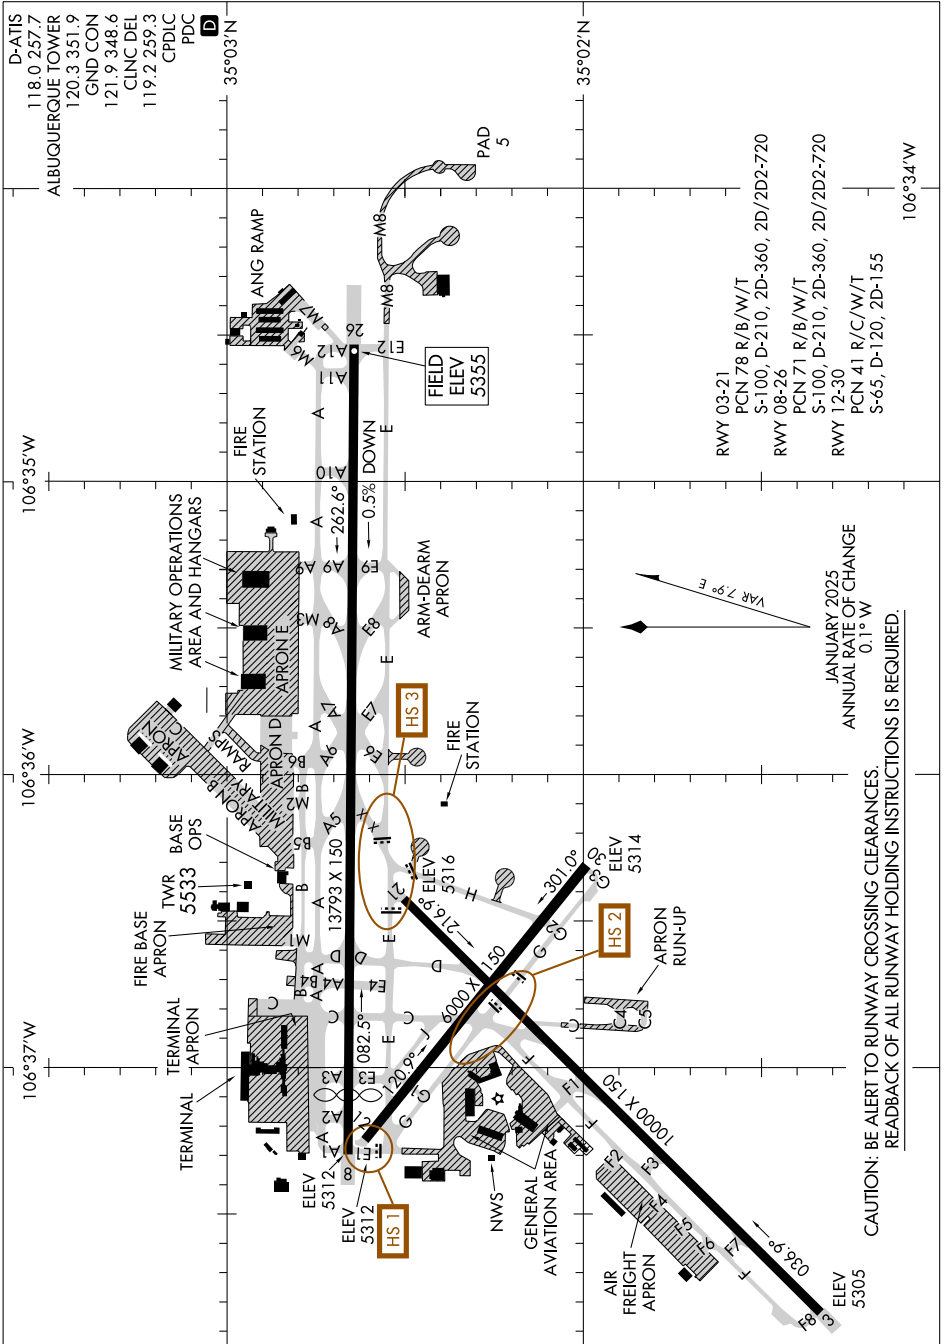

AIRPORT DIAGRAM

AL-12 (FAA)

ALBUQUERQUE INTL SUNPORT (ABQ)
ALBUQUERQUE, NEW MEXICO

SW-1, 17 APR 2025 to 15 MAY 2025

SW-1, 17 APR 2025 to 15 MAY 2025

AIRPORT DIAGRAM

ALBUQUERQUE, NEW MEXICO
ALBUQUERQUE INTL SUNPORT (ABQ)