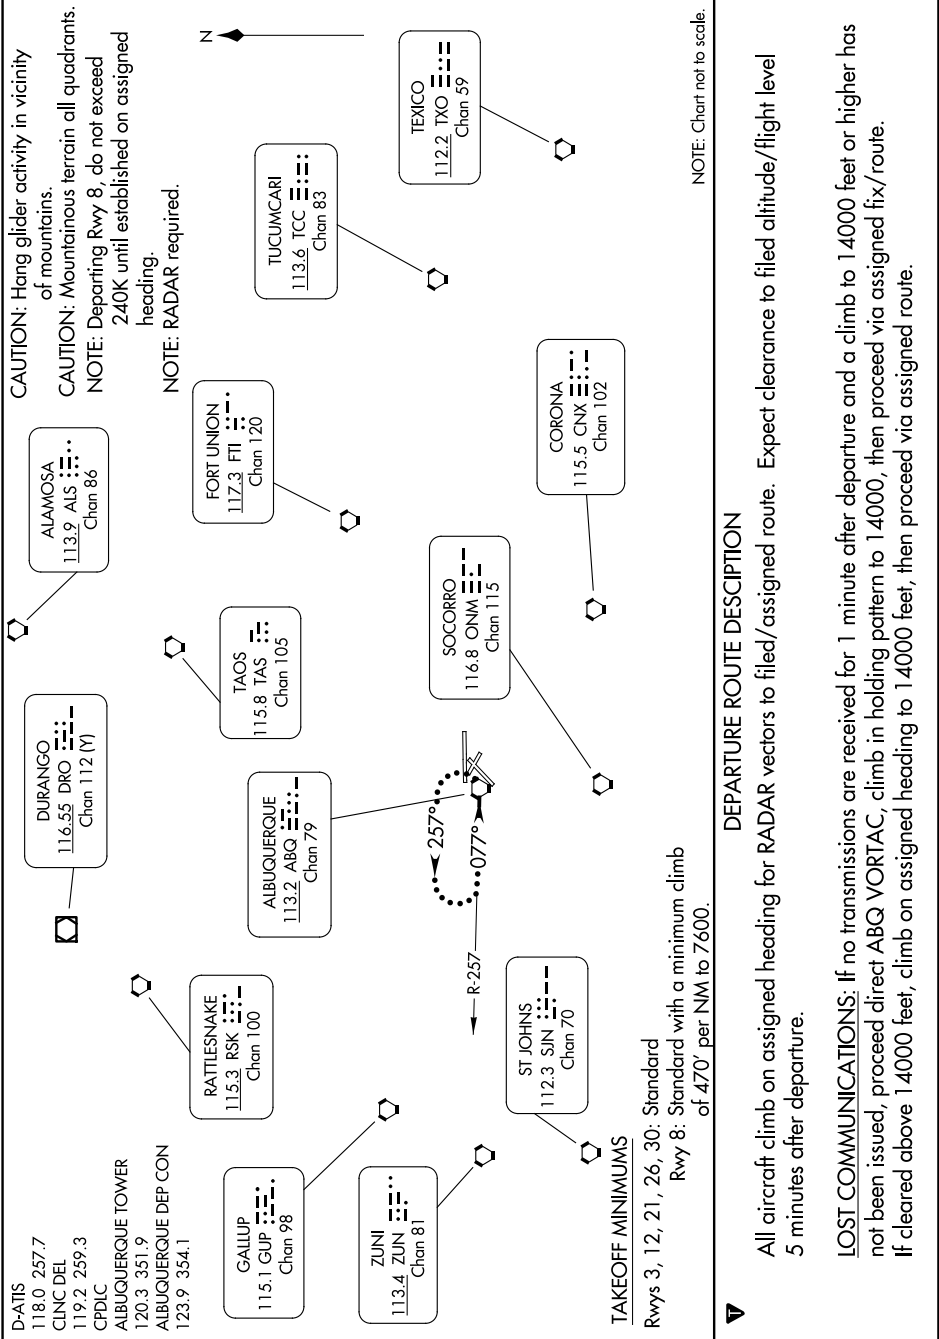

# ALBUQUERQUE THREE DEPARTURE

SW-1, 17 APR 2025 to 15 MAY 2025

SW-1, 17 APR 2025 to 15 MAY 2025