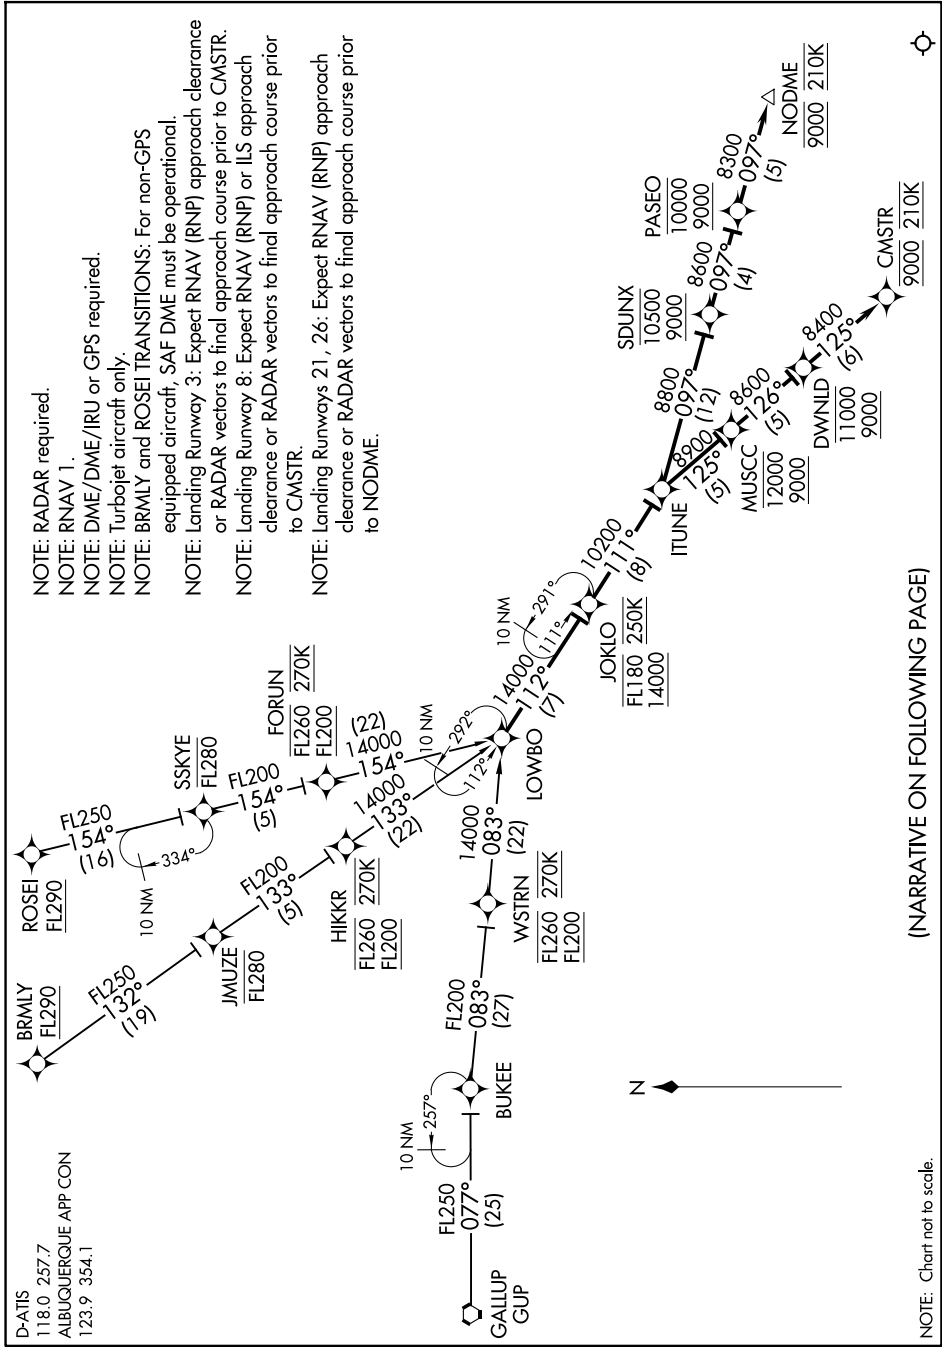

# LOWBO THREE ARRIVAL (RNAV)

AL-12 (FAA)

ALBUQUERQUE INTL SUNPORT (ABQ)  
ALBUQUERQUE, NEW MEXICO

SW-1, 17 APR 2025 to 15 MAY 2025

# LOWBO THREE ARRIVAL (RNAV)

(LOWBO.LOWBO3) 08JAN15

(NARRATIVE ON FOLLOWING PAGE)

NOTE: Chart not to scale.

SW-1, 17 APR 2025 to 15 MAY 2025

ALBUQUERQUE, NEW MEXICO  
ALBUQUERQUE INTL SUNPORT (ABQ)