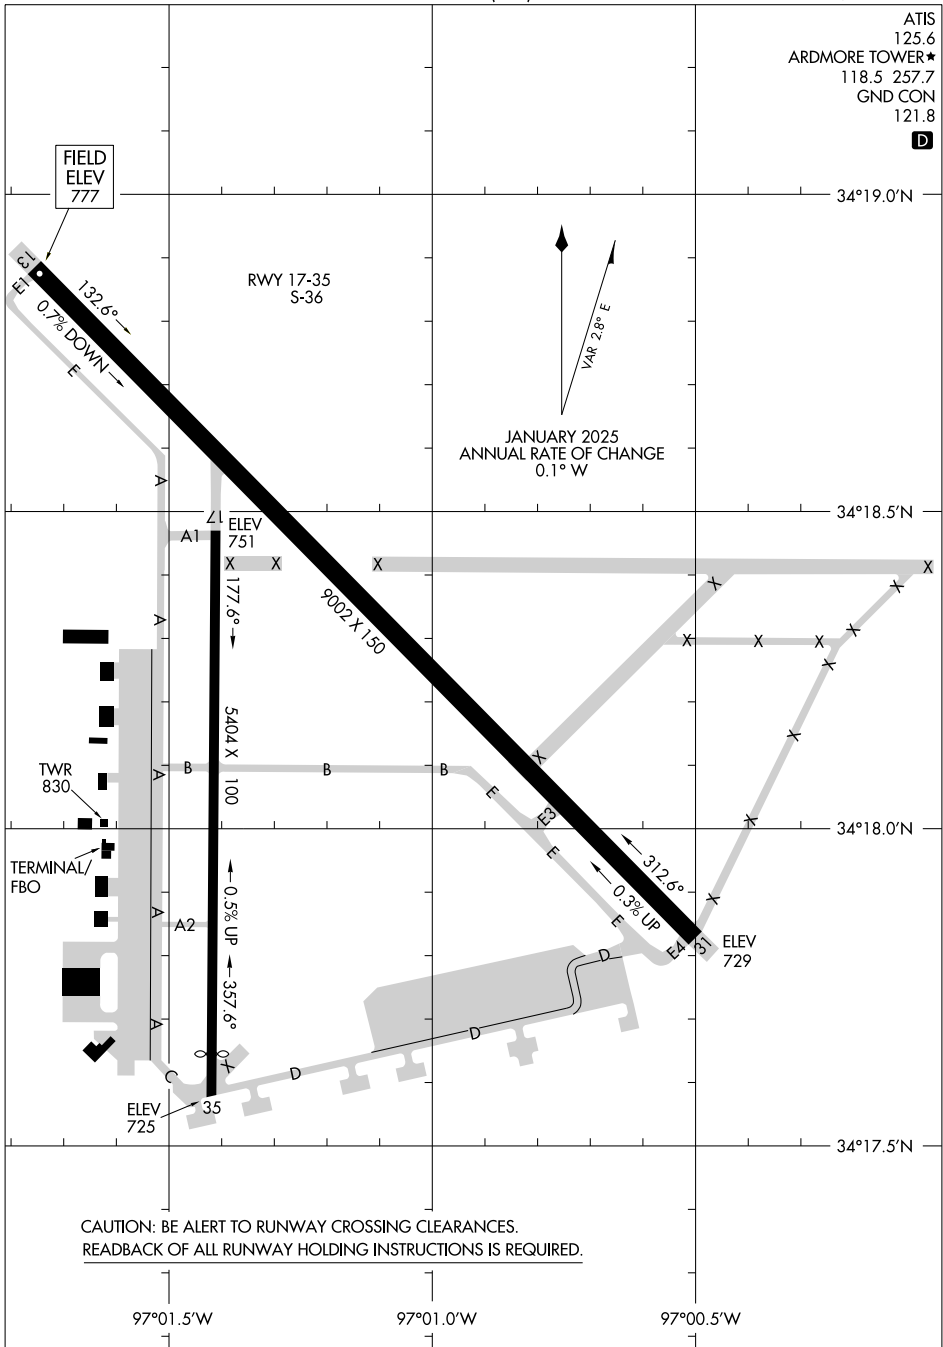

25107

AIRPORT DIAGRAM

AL-22 (FAA)

ARDMORE MUNI (ADM)

ARDMORE, OKLAHOMA

ATIS 125.6
 ARDMORE TOWER★ 118.5 257.7
 GND CON 121.8

CAUTION: BE ALERT TO RUNWAY CROSSING CLEARANCES.
 READBACK OF ALL RUNWAY HOLDING INSTRUCTIONS IS REQUIRED.

SC-1, 17 APR 2025 to 15 MAY 2025

SC-1, 17 APR 2025 to 15 MAY 2025

AIRPORT DIAGRAM

25107

ARDMORE, OKLAHOMA
ARDMORE MUNI (ADM)