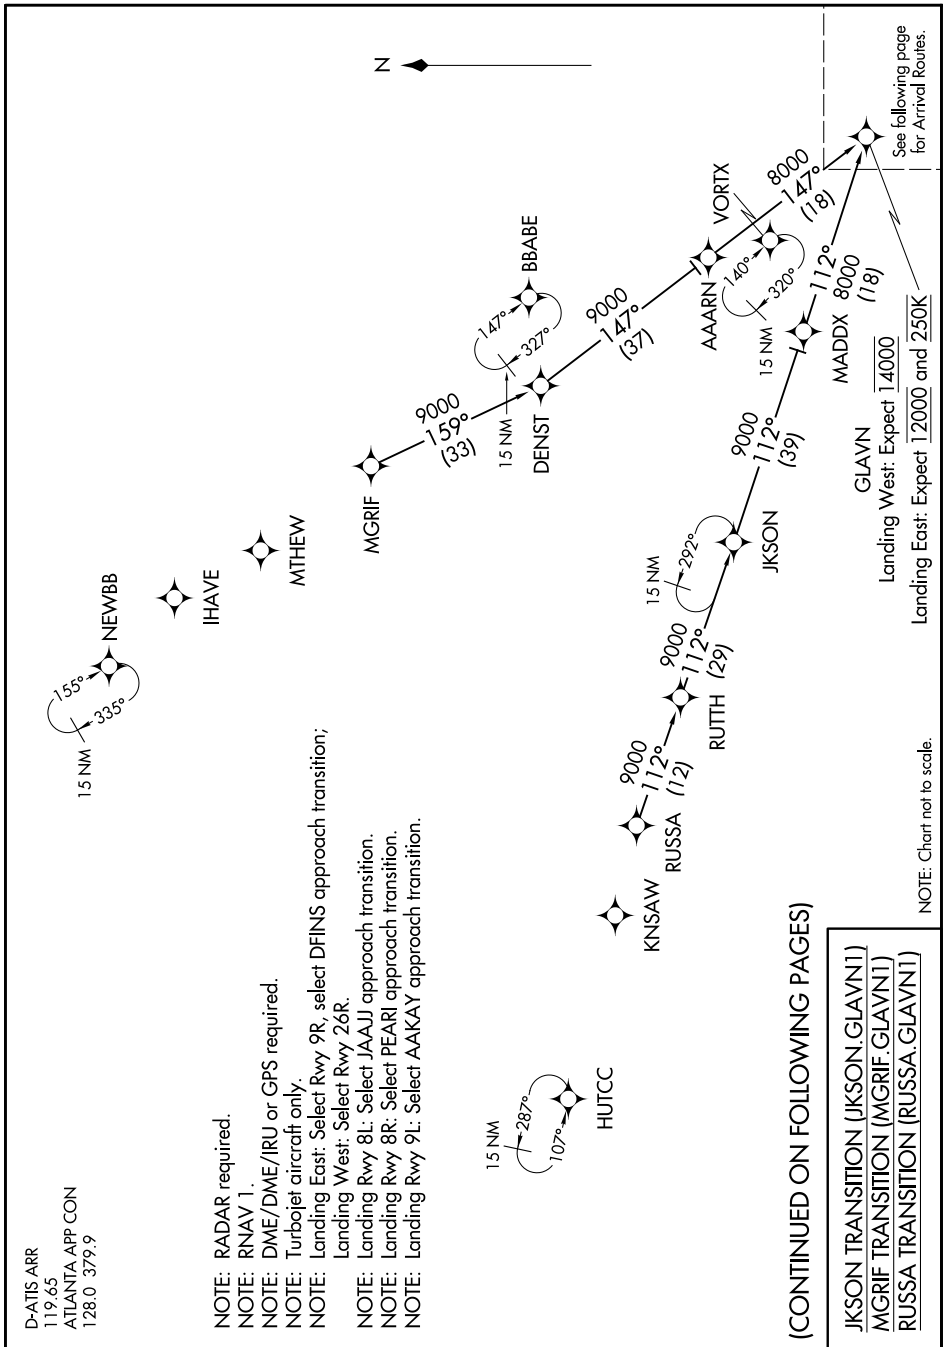

GLAVN ONE ARRIVAL (RNAV) Transition Routes

SE-4, 17 APR 2025 to 15 MAY 2025

SE-4, 17 APR 2025 to 15 MAY 2025