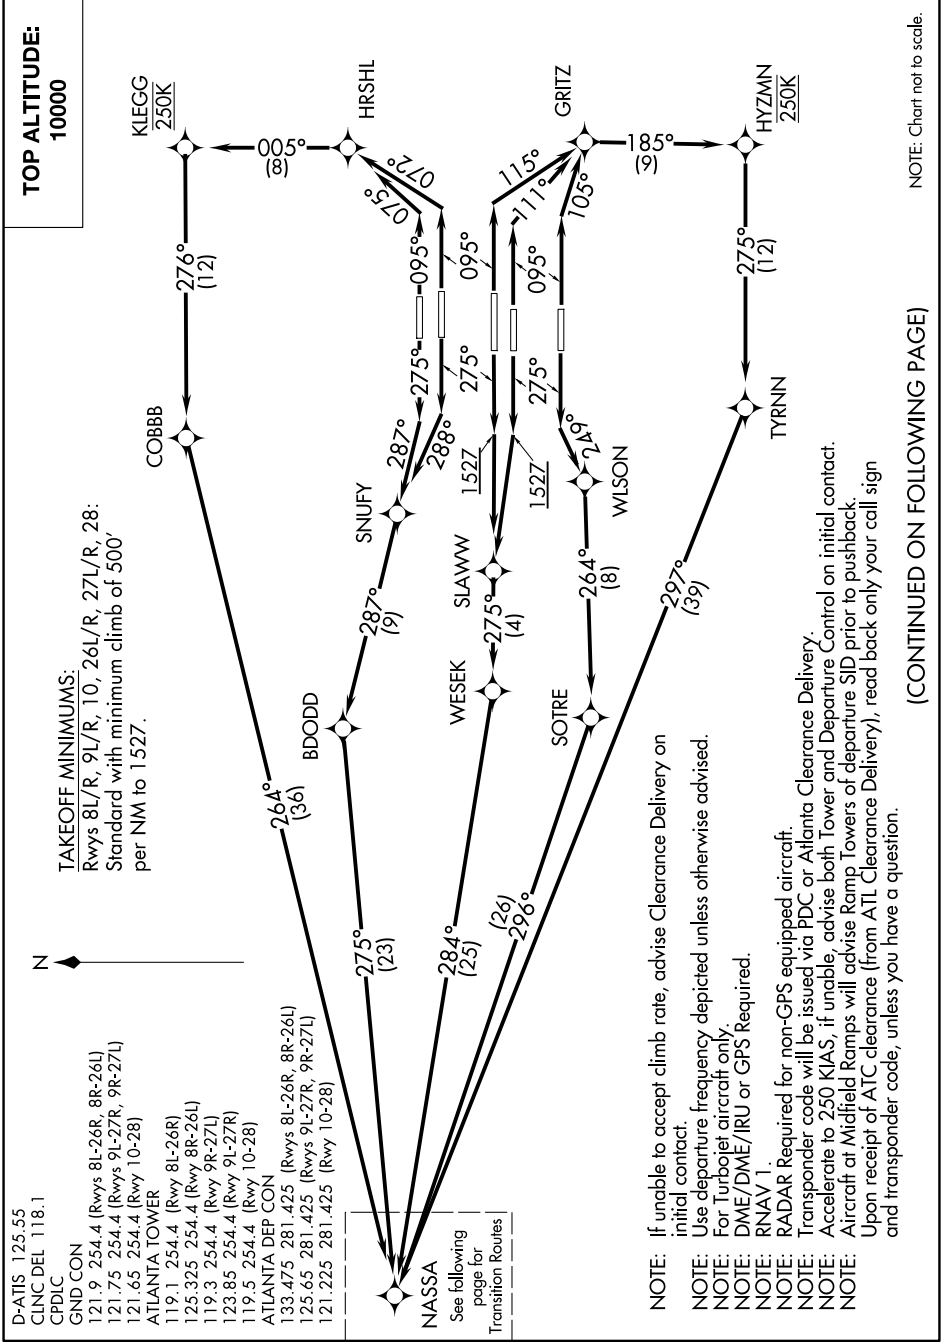

NASSA TWO DEPARTURE (RNAV) Departure Routes

SE-4, 17 APR 2025 to 15 MAY 2025

NASSA TWO DEPARTURE (RNAV) Departure Routes

(CONTINUED ON FOLLOWING PAGE)

SE-4, 17 APR 2025 to 15 MAY 2025