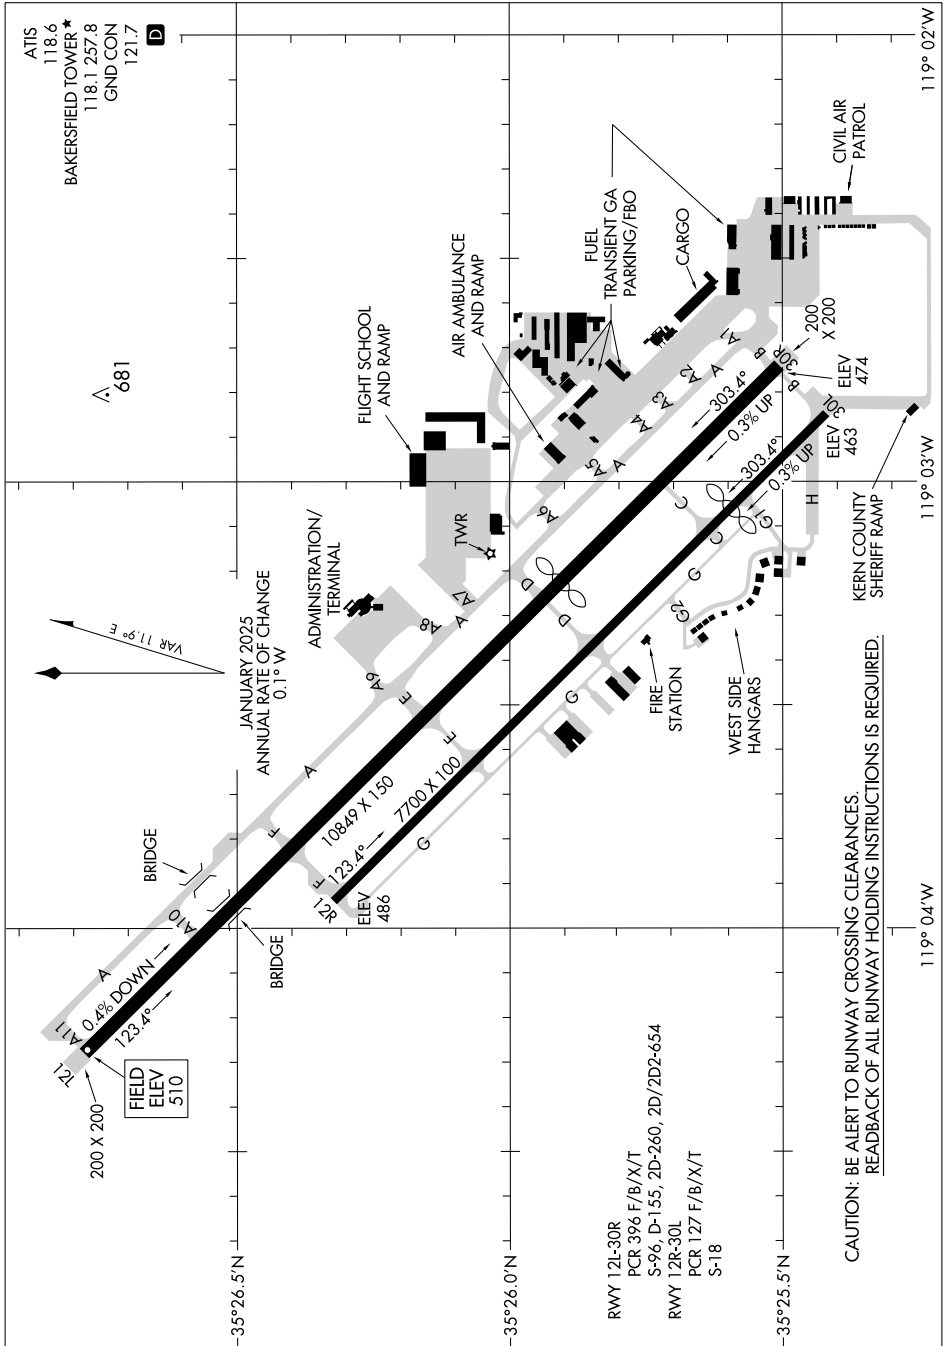

# AIRPORT DIAGRAM

AL-36 (FAA)

MEADOWS FLD (BFL)  
BAKERSFIELD, CALIFORNIA

SW-3, 17 APR 2025 to 15 MAY 2025

SW-3, 17 APR 2025 to 15 MAY 2025

# AIRPORT DIAGRAM

BAKERSFIELD, CALIFORNIA  
MEADOWS FLD (BFL)