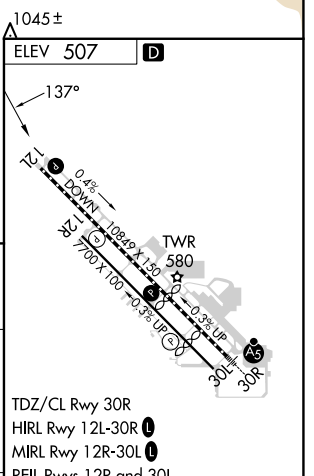

VORTAC EHF <b>115.4</b> Chan <b>101</b>	APP CRS <b>137°</b>	Rwy Idg TDZE Apt Elev	<b>N/A</b> <b>N/A</b> <b>507</b>
---	------------------------	-----------------------------	--

**VOR-A**  
MEADOWS FLD (BFL)

**⚠** Circling not authorized northeast of Rwy 12L-30R. MISSED APPROACH: Climb to 1500 then climbing right turn to 3000 direct EHF VORTAC and hold, continue climb-in-hold to 3000.

ATIS <b>118.6</b>	BAKERSFIELD APP CON ★ <b>118.8 284.625</b> (SOUTH) <b>118.9 270.3</b> (NORTH)	BAKERSFIELD TOWER ★ <b>118.1</b> (CTAF) <b>257.8</b>	GND CON <b>121.7</b>	UNICOM <b>122.95</b>
----------------------	--	---	-------------------------	-------------------------

CATEGORY	A	B	C	D	FAF to MAP 2.6 NM					
<b>C</b> CIRCLING	1000-1	493 (500-1)	1000-1½ 493 (500-1½)	1060-2 553 (600-2)	Knots	60	90	120	150	180
					Min:Sec	2:36	1:44	1:18	1:02	0:52

SW-3, 17 APR 2025 to 15 MAY 2025