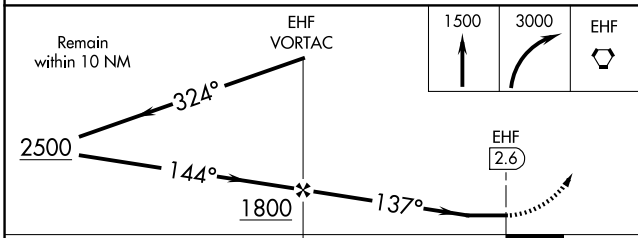

VORTAC EHF <b>115.4</b> Chan <b>101</b>	APP CRS <b>137°</b>	Rwy Idg TDZE Apt Elev	<b>N/A</b> <b>N/A</b> <b>507</b>
---	------------------------	-----------------------------	--

**VOR-A**  
MEADOWS FLD (BFL)

**⚠** Circling not authorized northeast of Rwy 12L-30R. MISSED APPROACH: Climb to 1500 then climbing right turn to 3000 direct EHF VORTAC and hold, continue climb-in-hold to 3000.

ATIS <b>118.6</b>	BAKERSFIELD APP CON ★ <b>118.8 284.625</b> (SOUTH) <b>118.9 270.3</b> (NORTH)	BAKERSFIELD TOWER ★ <b>118.1</b> (CTAF) <b>257.8</b>	GND CON <b>121.7</b>	UNICOM <b>122.95</b>
----------------------	--	---	-------------------------	-------------------------

CATEGORY	A	B	C	D	FAF to MAP 2.6 NM					
<b>C</b> CIRCLING	1000-1	493 (500-1)	1000-1½ 493 (500-1½)	1060-2 553 (600-2)	Knots	60	90	120	150	180
					Min:Sec	2:36	1:44	1:18	1:02	0:52

SW-3, 17 APR 2025 to 15 MAY 2025