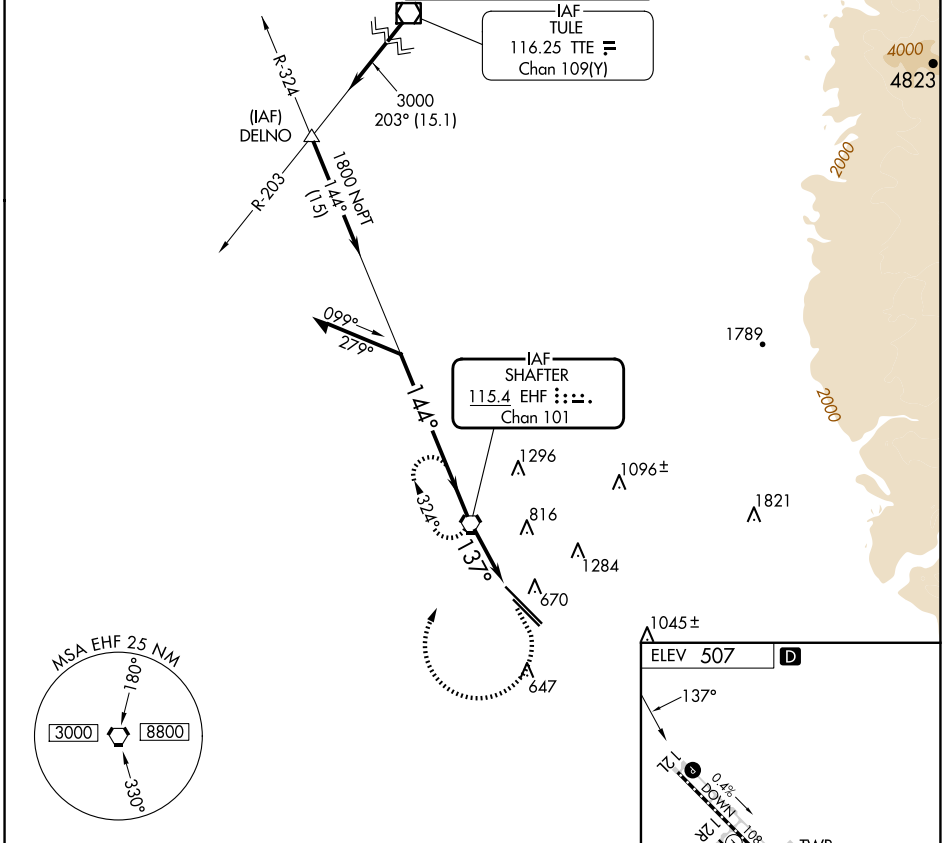

VORTAC EHF <b>115.4</b> Chan <b>101</b>	APP CRS <b>137°</b>	Rwy Idg TDZE Apt Elev	<b>N/A</b> <b>N/A</b> <b>507</b>
---	------------------------	-----------------------------	--

**VOR-A**  
MEADOWS FLD (BFL)

**⚠** Circling not authorized northeast of Rwy 12L-30R. MISSED APPROACH: Climb to 1500 then climbing right turn to 3000 direct EHF VORTAC and hold, continue climb-in-hold to 3000.

ATIS <b>118.6</b>	BAKERSFIELD APP CON ★ <b>118.8 284.625</b> (SOUTH) <b>118.9 270.3</b> (NORTH)	BAKERSFIELD TOWER ★ <b>118.1</b> (CTAF) <b>257.8</b>	GND CON <b>121.7</b>	UNICOM <b>122.95</b>
----------------------	--	---	-------------------------	-------------------------

CATEGORY	A	B	C	D	FAF to MAP 2.6 NM					
<b>C</b> CIRCLING	1000-1	493 (500-1)	1000-1½ 493 (500-1½)	1060-2 553 (600-2)	Knots	60	90	120	150	180
					Min:Sec	2:36	1:44	1:18	1:02	0:52

SW-3, 17 APR 2025 to 15 MAY 2025

SW-3, 17 APR 2025 to 15 MAY 2025