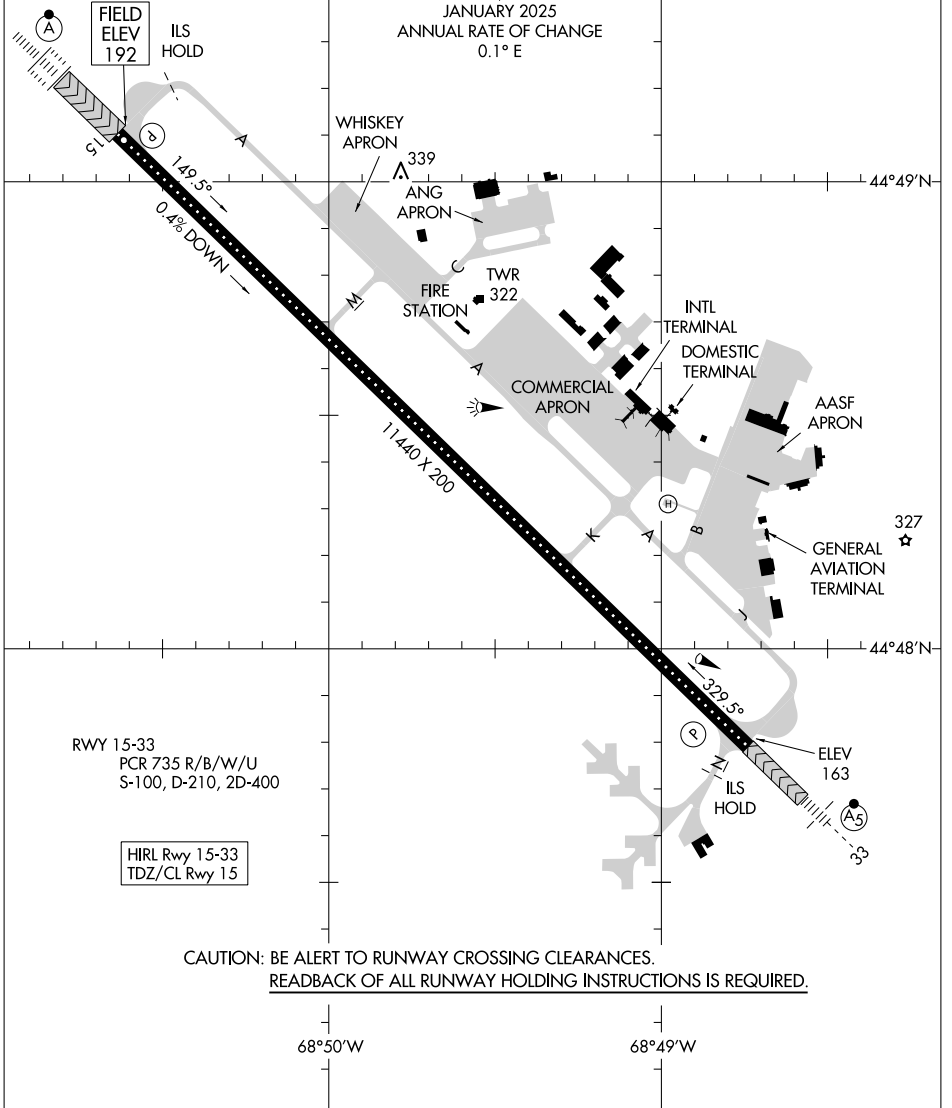

# AIRPORT DIAGRAM

BANGOR INTL (BGR)  
BANGOR, MAINE

AL-39 (FAA)

ATIS  
127.75  
BANGOR TOWER  
120.7 233.7  
GND CON  
121.9 348.6  
CLINC DEL  
135.9 348.6

D

VAR 13.5° W  
JANUARY 2025  
ANNUAL RATE OF CHANGE  
0.1° E

NE-1, 17 APR 2025 to 15 MAY 2025

NE-1, 17 APR 2025 to 15 MAY 2025