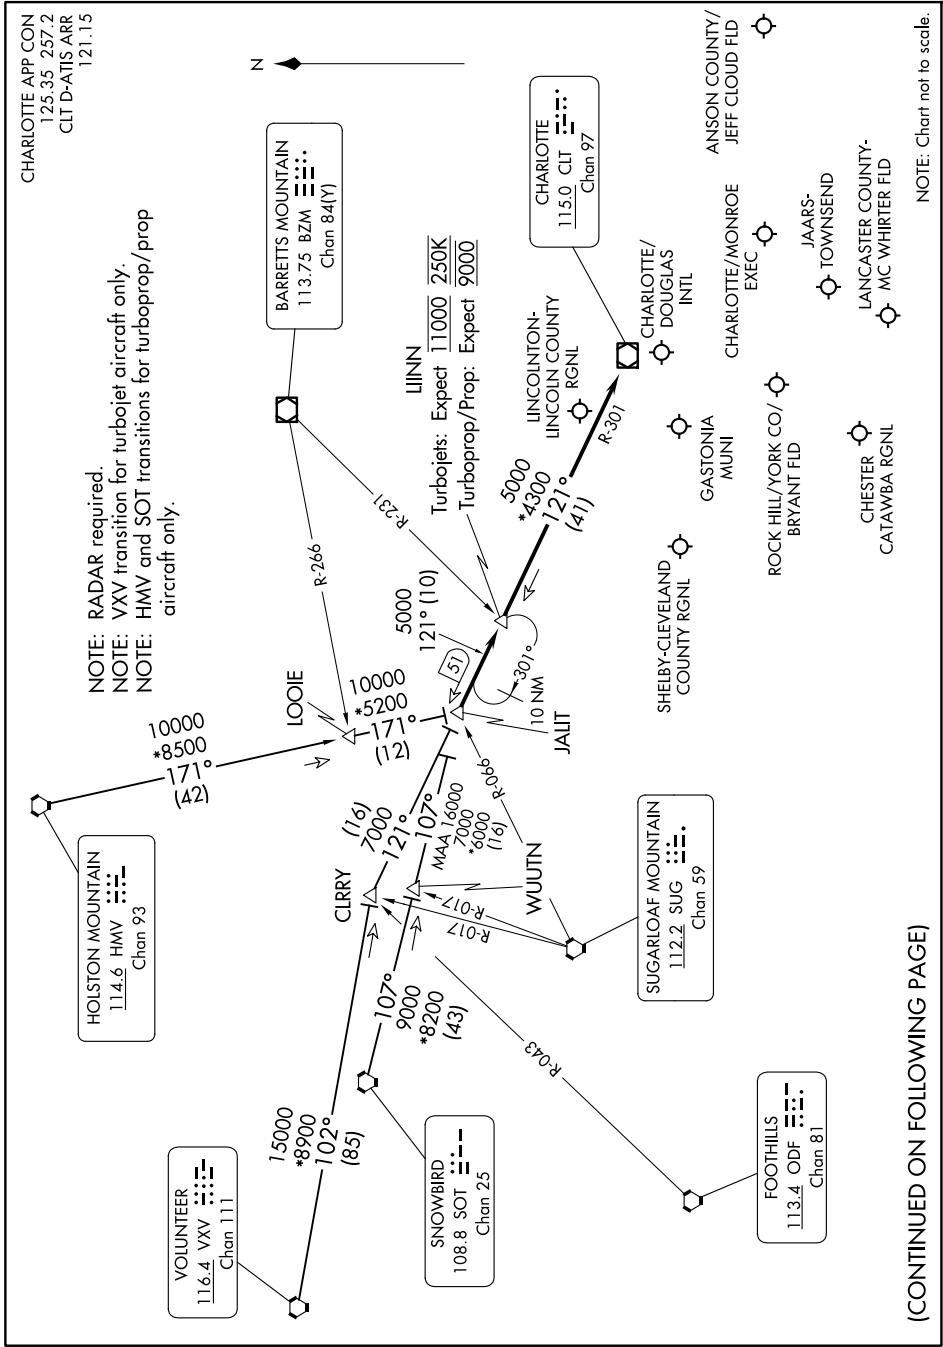

LIINN THREE ARRIVAL

CHARLOTTE, NORTH CAROLINA

SE-2, 17 APR 2025 to 15 MAY 2025

(CONTINUED ON FOLLOWING PAGE)

SE-2, 17 APR 2025 to 15 MAY 2025

LIINN THREE ARRIVAL

CHARLOTTE, NORTH CAROLINA