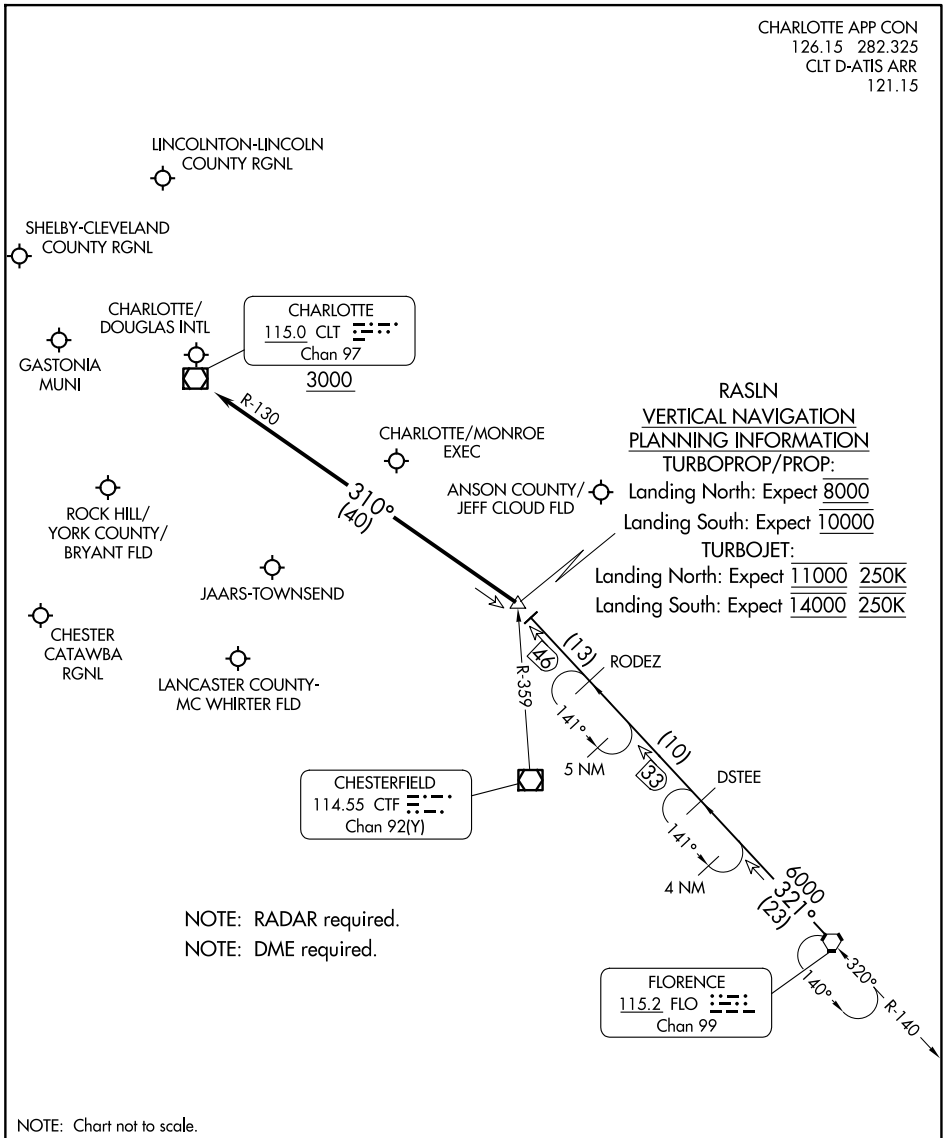

# RASLN THREE ARRIVAL

CHARLOTTE, NORTH CAROLINA

CHARLOTTE APP CON  
126.15 282.325  
CLT D-ATIS ARR  
121.15

SE-2, 17 APR 2025 to 15 MAY 2025

SE-2, 17 APR 2025 to 15 MAY 2025

## ARRIVAL ROUTE DESCRIPTION

FLORENCE TRANSITION (FLO.RASLN3): From over FLO VORTAC on FLO R-321 to RASLN INT. Thence . . . .

. . . . from RASLN on CLT R-130 to cross CLT VOR/DME at or above 3000. Expect RADAR vectors to destination airport or final approach course prior to CLT VOR/DME.

# RASLN THREE ARRIVAL

CHARLOTTE, NORTH CAROLINA