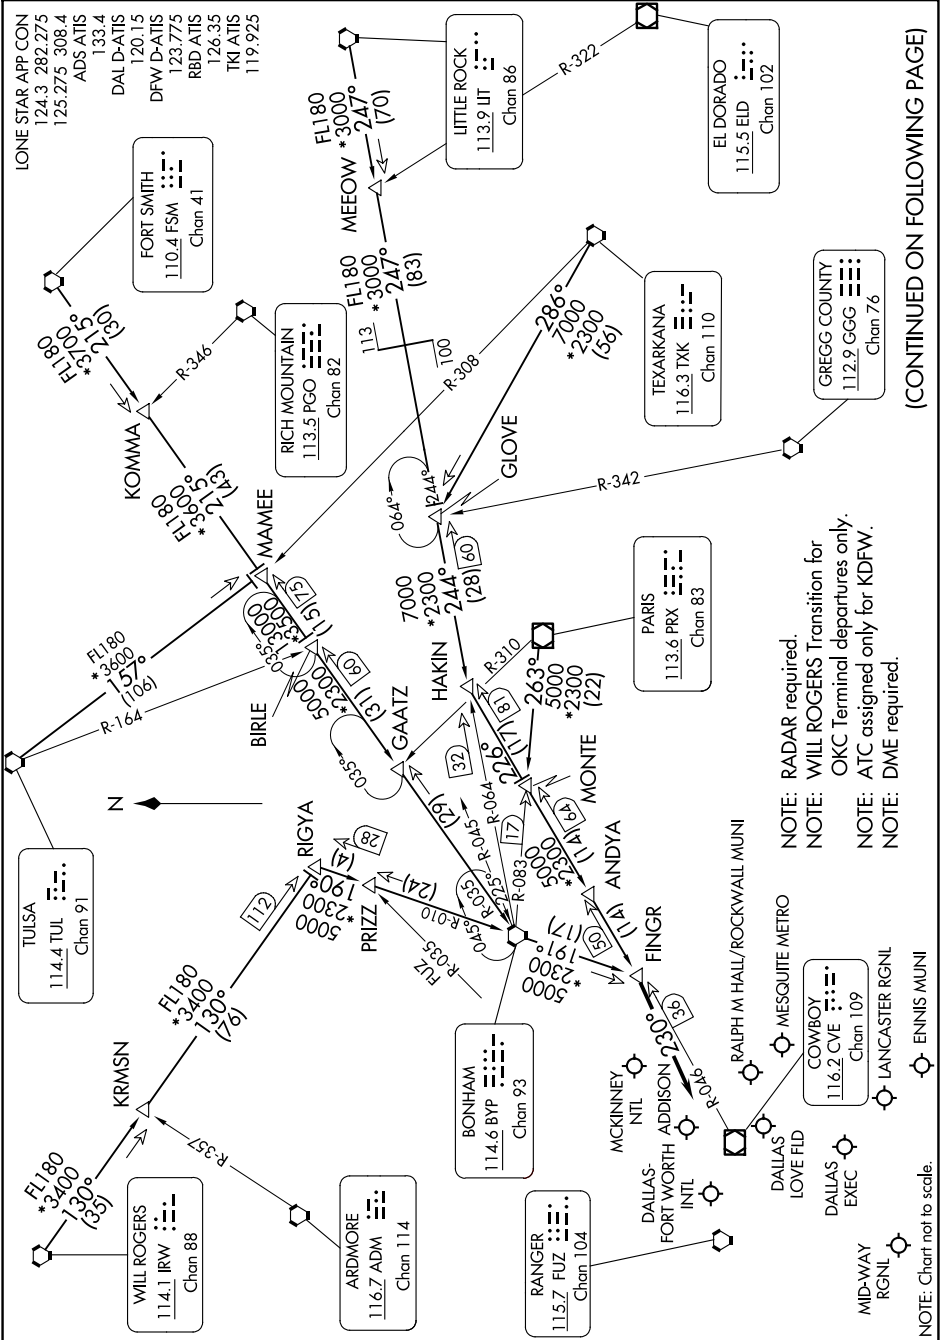

FINGR NINE ARRIVAL

DALLAS-FORT WORTH, TEXAS

SC-2, 17 APR 2025 to 15 MAY 2025

(CONTINUED ON FOLLOWING PAGE)

FINGR NINE ARRIVAL

DALLAS-FORT WORTH, TEXAS

SC-2, 17 APR 2025 to 15 MAY 2025

NOTE: Chart not to scale.