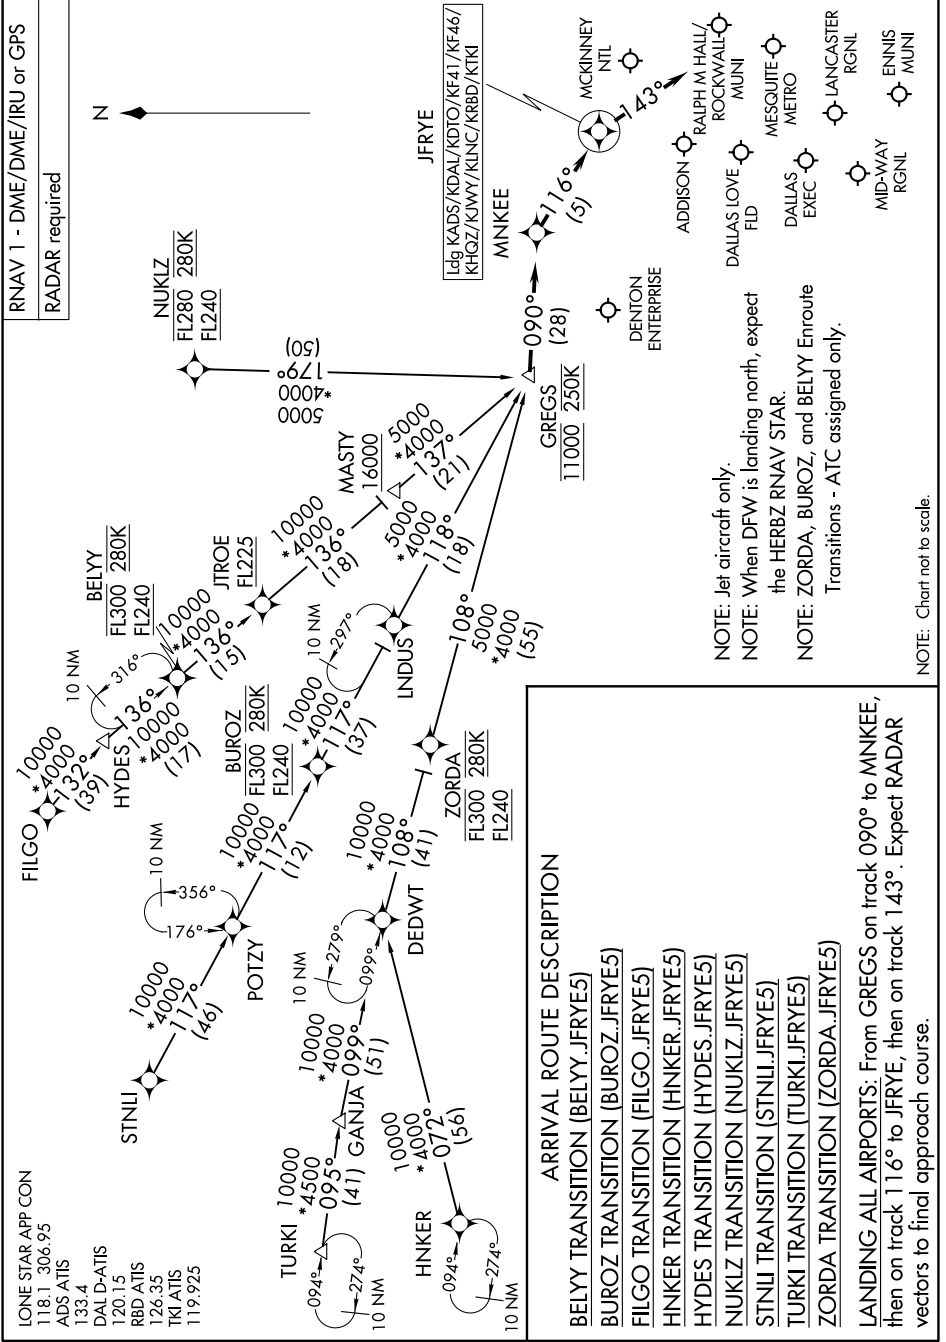

JFRYE FIVE ARRIVAL (RNAV)

DALLAS, TEXAS

SC-2, 17 APR 2025 to 15 MAY 2025

NOTE: Chart not to scale.

SC-2, 17 APR 2025 to 15 MAY 2025

JFRYE FIVE ARRIVAL (RNAV)

DALLAS, TEXAS