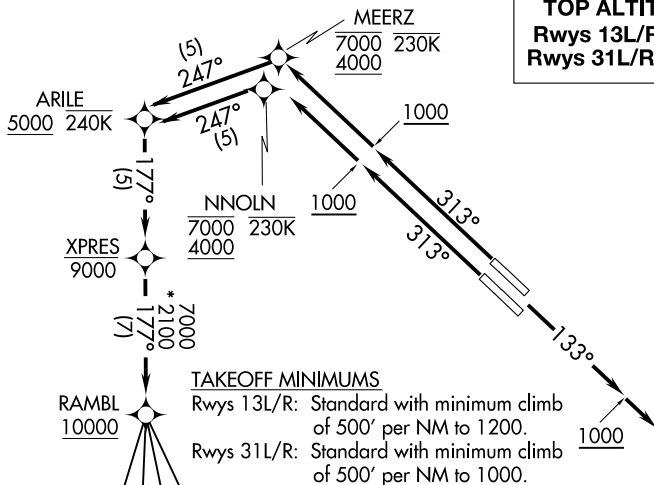

RAMBL SIX DEPARTURE (RNAV)

LONE STAR DEP CON
126.475 363.15
D-ATIS
120.15
CLNC DEL
127.9
CPDLC
GND CON
121.75 348.6
LOVE TOWER
123.7 239.3

TOP ALTITUDE:
Rwys 13L/R: 3000
Rwys 31L/R: 10000

TAKEOFF MINIMUMS
Rwys 13L/R: Standard with minimum climb of 500' per NM to 1200.
Rwys 31L/R: Standard with minimum climb of 500' per NM to 1000.

RNAV 1 - DME/DME/IRU or GPS required.
RADAR required.

NOTE: For use by turbojet aircraft only.
NOTE: PROPS: File and expect JOE POOL DEPARTURE.

(CONTINUED ON FOLLOWING PAGE)

NOTE: Chart not to scale.

SC-2, 17 APR 2025 to 15 MAY 2025

SC-2, 17 APR 2025 to 15 MAY 2025

RAMBL SIX DEPARTURE (RNAV)