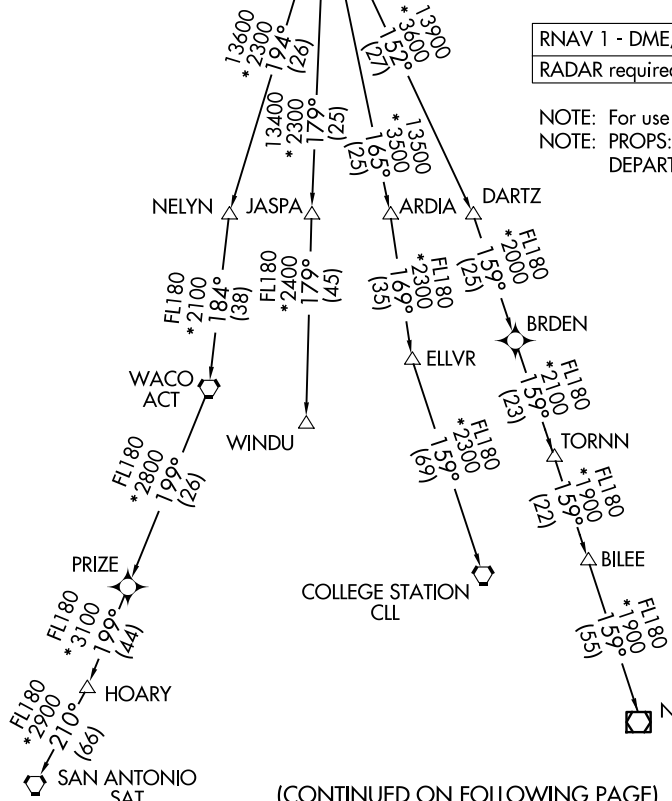

RAMBL SIX DEPARTURE (RNAV)

LONE STAR DEP CON
126.475 363.15
D-ATIS
120.15
CLNC DEL
127.9
CPDLC
GND CON
121.75 348.6
LOVE TOWER
123.7 239.3

TOP ALTITUDE:
Rwys 13L/R: 3000
Rwys 31L/R: 10000

TAKEOFF MINIMUMS
Rwys 13L/R: Standard with minimum climb of 500' per NM to 1200.
Rwys 31L/R: Standard with minimum climb of 500' per NM to 1000.

RNAV 1 - DME/DME/IRU or GPS required.
RADAR required.

NOTE: For use by turbojet aircraft only.
NOTE: PROPS: File and expect JOE POOL DEPARTURE.

(CONTINUED ON FOLLOWING PAGE)

NOTE: Chart not to scale.

SC-2, 17 APR 2025 to 15 MAY 2025

SC-2, 17 APR 2025 to 15 MAY 2025

RAMBL SIX DEPARTURE (RNAV)