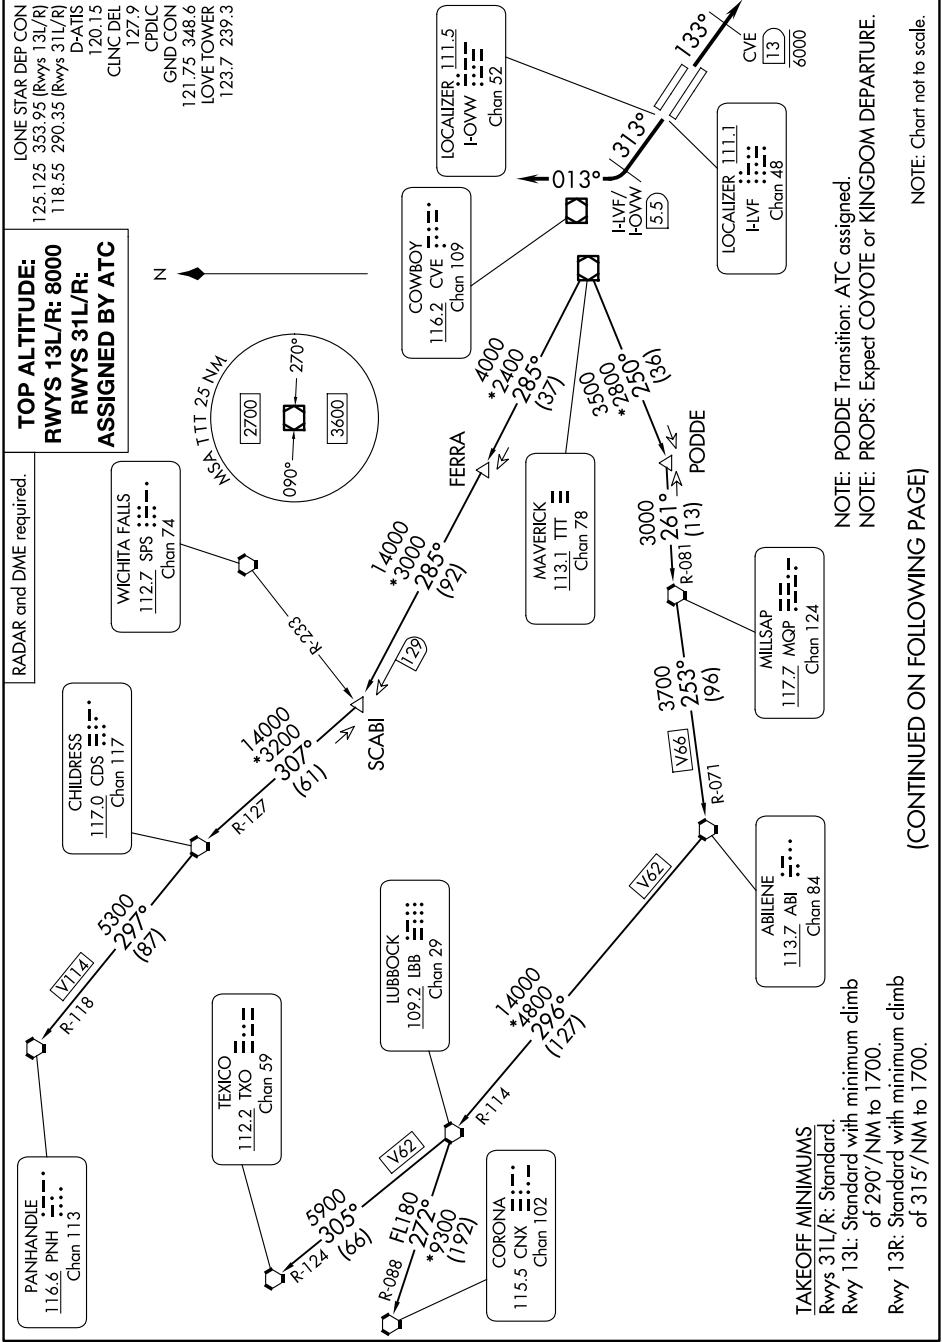

WORTH ONE DEPARTURE

SC-2, 17 APR 2025 to 15 MAY 2025

NOTE: Chart not to scale.

NOTE: PODDE Transition: ATC assigned.
NOTE: PROPS: Expect COYOTE or KINGDOM DEPARTURE.

(CONTINUED ON FOLLOWING PAGE)

SC-2, 17 APR 2025 to 15 MAY 2025