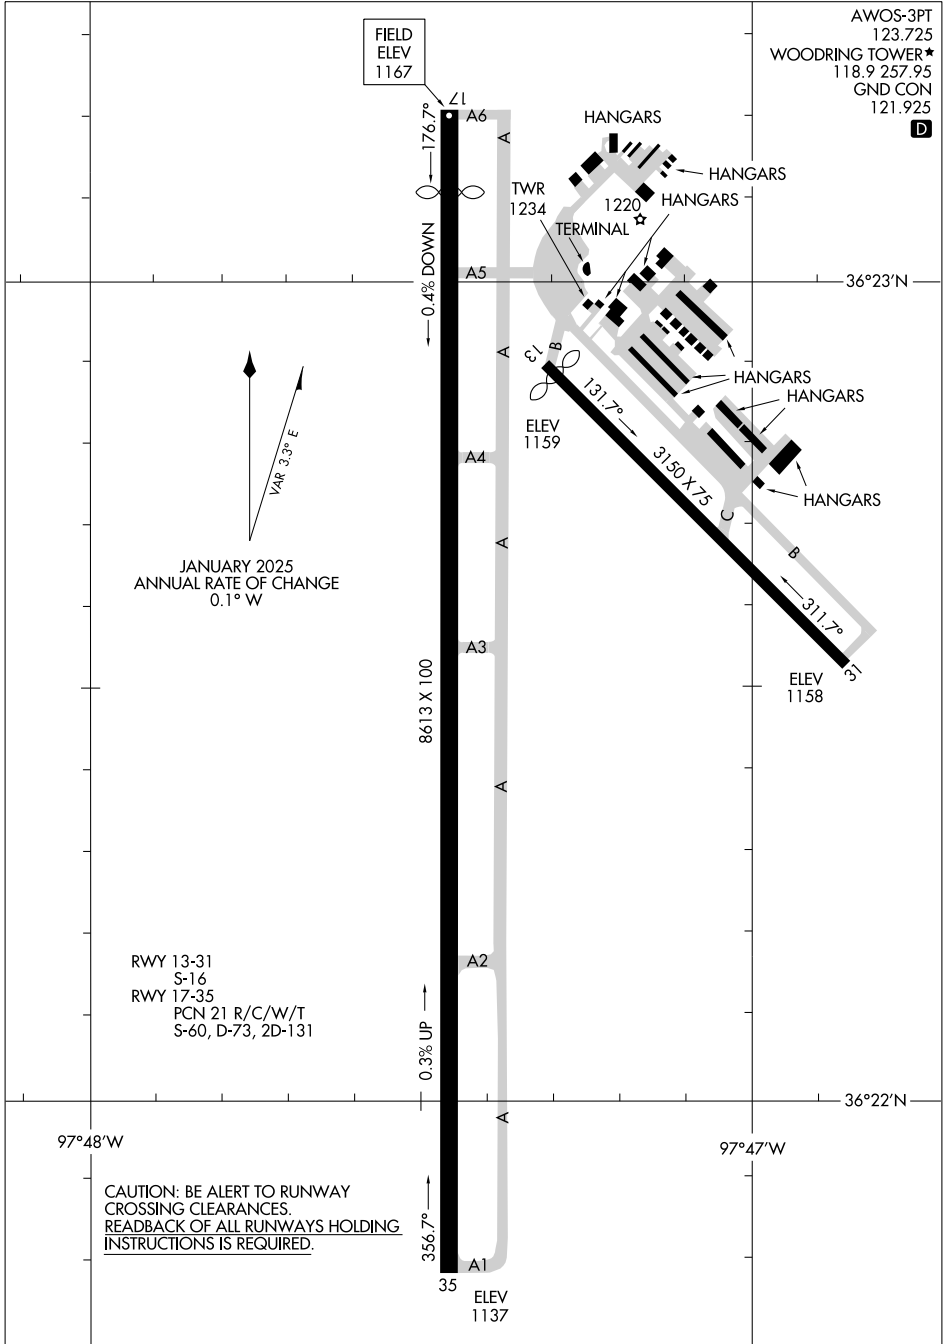

AIRPORT DIAGRAM

AL-136 (FAA)

ENID WOODRING RGNL (WDG)
ENID, OKLAHOMA

AWOS-3PT
123.725
WOODRING TOWER★
118.9 257.95
GND CON
121.925

SC-1, 17 APR 2025 to 15 MAY 2025

SC-1, 17 APR 2025 to 15 MAY 2025

AIRPORT DIAGRAM