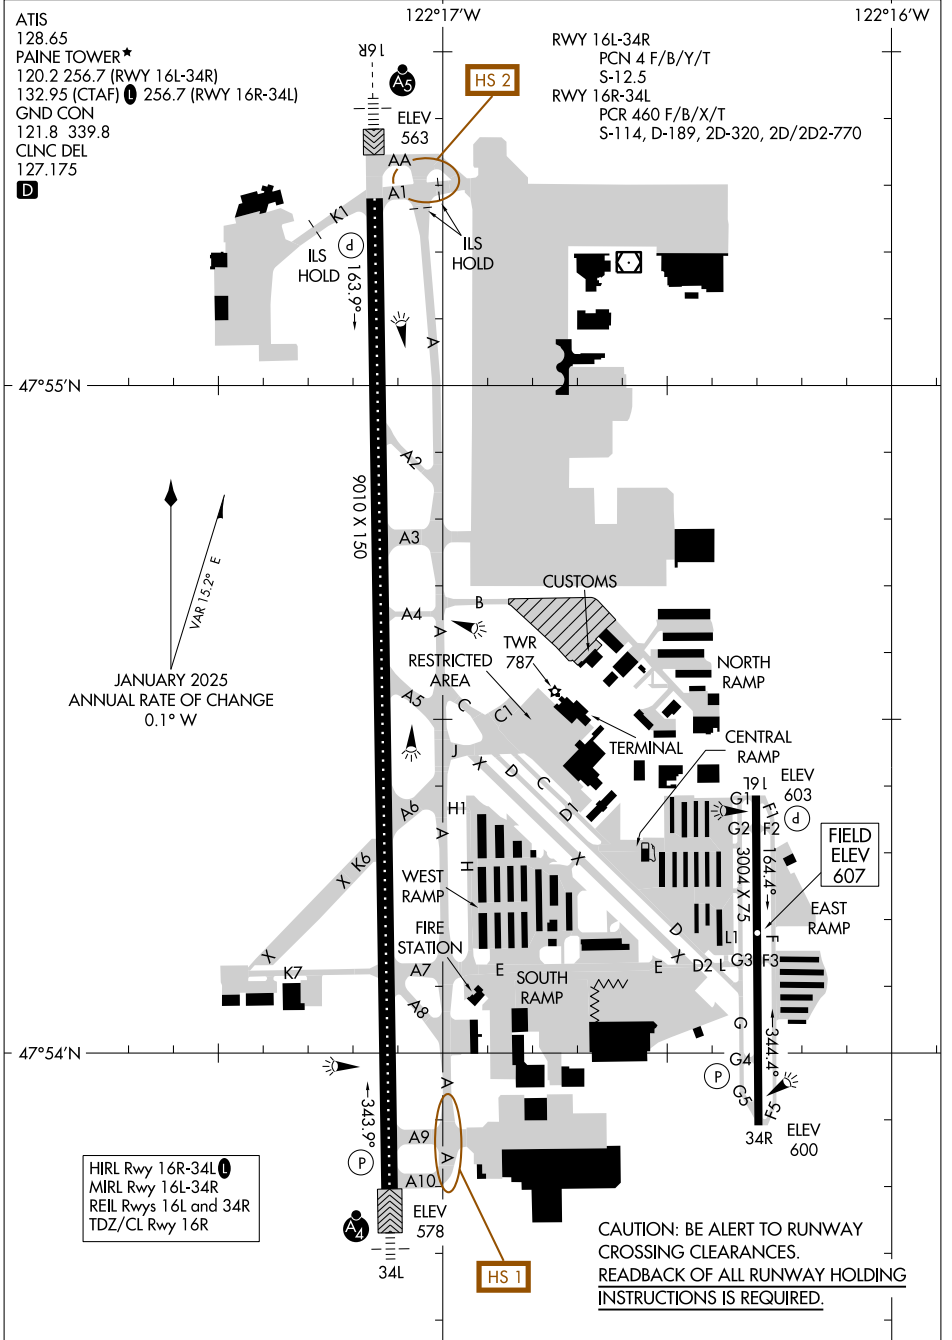

25107

AIRPORT DIAGRAM

SEATTLE PAINE FLD INTL (P.A.E)
EVERETT, WASHINGTON

NW-1, 17 APR 2025 to 15 MAY 2025

NW-1, 17 APR 2025 to 15 MAY 2025

AIRPORT DIAGRAM

25107

EVERETT, WASHINGTON
SEATTLE PAINE FLD INTL (P.A.E)